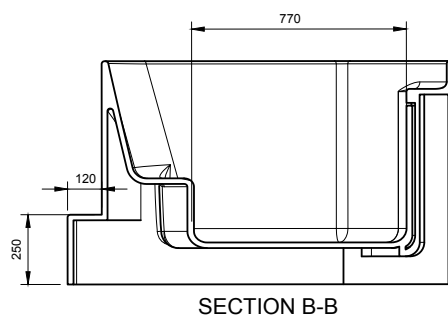

ROVIGO 120R BATHTUB

ART. NO.: 1006013 | QUARTER

SPECIFICATIONS

MATERIAL

INFINITE[®] Solid Surfaces

AVAILABLE COLORS

PRODUCT SIZE

L1200 x W760 x H800mm

GROSS/NET WEIGHT

240kg / 200kg

WATER CAPACITY

200L

REMARKS

With Overflow Hole

ACCESSORIES LIST

9000167
Pop-Up Drainage
For Bathtub 1pc