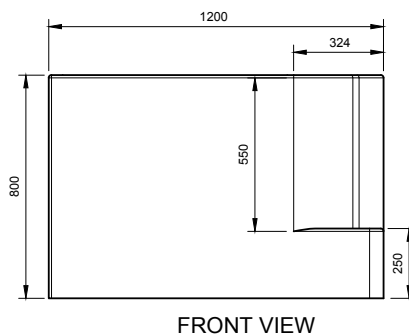

ROVIGO 120R BATHTUB

ART. NO.: 1006013 | QUARTER

SPECIFICATIONS

MATERIAL

INFINITE[®] Solid Surfaces

AVAILABLE COLORS

PRODUCT SIZE

L1200 x W760 x H800mm

GROSS/NET WEIGHT

240kg / 200kg

WATER CAPACITY

200L

REMARKS

With Overflow Hole

ACCESSORIES LIST

9000167
Pop-Up Drainage
For Bathtub 1pc