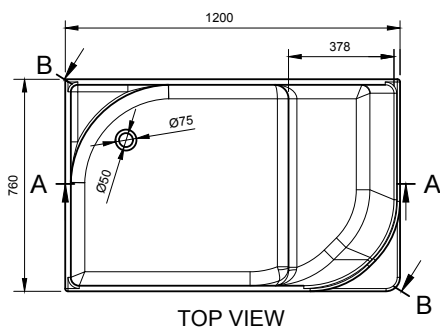

ROVIGO 120R BATHTUB

ART. NO.: 1006013 | QUARTER

SPECIFICATIONS

MATERIAL

INFINITE[®] Solid Surfaces

AVAILABLE COLORS

PRODUCT SIZE

L1200 x W760 x H800mm

GROSS/NET WEIGHT

240kg / 200kg

WATER CAPACITY

200L

REMARKS

With Overflow Hole

ACCESSORIES LIST

9000167
Pop-Up Drainage
For Bathtub 1pc