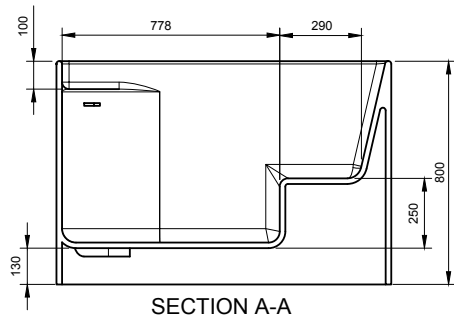

ROVIGO 120R BATHTUB

ART. NO.: 1006013 | QUARTER

SPECIFICATIONS

MATERIAL

INFINITE[®] Solid Surfaces

AVAILABLE COLORS

PRODUCT SIZE

L1200 x W760 x H800mm

GROSS/NET WEIGHT

240kg / 200kg

WATER CAPACITY

200L

REMARKS

With Overflow Hole

ACCESSORIES LIST

9000167
Pop-Up Drainage
For Bathtub 1pc