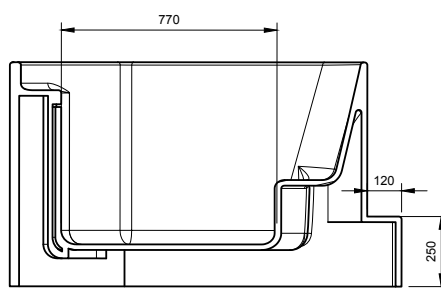

ROVIGO 120R BATHTUB

ART. NO.: 1006012 | QUARTER

TOP VIEW

FRONT VIEW

SECTION A-A

SECTION B-B

SPECIFICATIONS

MATERIAL

INFINITE[®] Solid Surfaces

AVAILABLE COLORS

PRODUCT SIZE

L1200 x W760 x H800mm

GROSS/NET WEIGHT

240kg / 200kg

WATER CAPACITY

200L