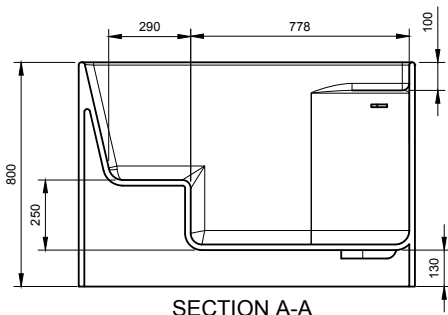

ROVIGO 120R BATHTUB

ART. NO.: 1006012 | QUARTER

TOP VIEW

FRONT VIEW

SECTION A-A

SECTION B-B

SPECIFICATIONS

MATERIAL

INFINITE[®] Solid Surfaces

AVAILABLE COLORS

PRODUCT SIZE

L1200 x W760 x H800mm

GROSS/NET WEIGHT

240kg / 200kg

WATER CAPACITY

200L