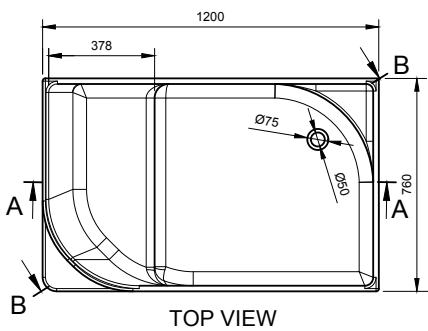

ROVIGO 120R BATHTUB

ART. NO.: 1006012 | QUARTER

TOP VIEW

FRONT VIEW

SECTION A-A

SECTION B-B

SPECIFICATIONS

MATERIAL

INFINITE[®] Solid Surfaces

AVAILABLE COLORS

PRODUCT SIZE

L1200 x W760 x H800mm

GROSS/NET WEIGHT

240kg / 200kg

WATER CAPACITY

200L