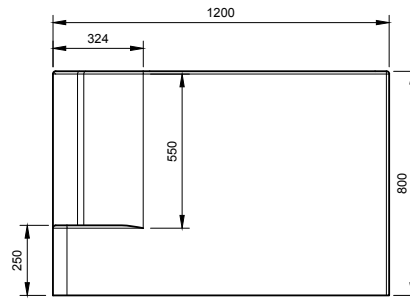

ROVIGO 120R BATHTUB

ART. NO.: 1006012 | QUARTER

TOP VIEW

FRONT VIEW

SECTION A-A

SECTION B-B

SPECIFICATIONS

MATERIAL

INFINITE[®] Solid Surfaces

AVAILABLE COLORS

PRODUCT SIZE

L1200 x W760 x H800mm

GROSS/NET WEIGHT

240kg / 200kg

WATER CAPACITY

200L