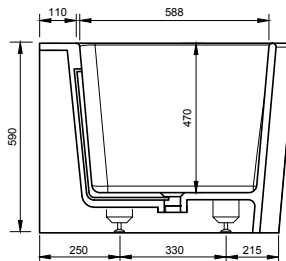

VENICE 120L BATHTUB

ART. NO.: 1006011 | SLOPED RECTANGLE

TOP VIEW

BOTTOM VIEW

SECTION A-A

SECTION B-B

SPECIFICATIONS

MATERIAL

INFINITE[®] Solid Surfaces

AVAILABLE COLORS

PRODUCT SIZE

L1200 x W795 x H590mm

GROSS/NET WEIGHT

153kg / 135kg

WATER CAPACITY

190L