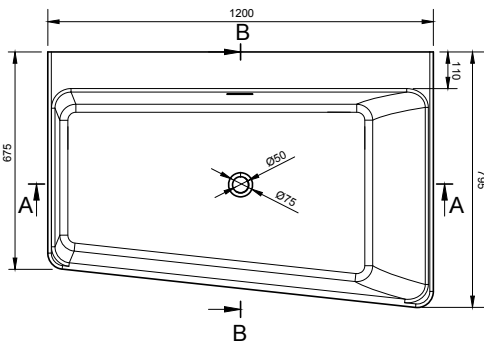

VENICE 120L BATHTUB

ART. NO.: 1006011 | SLOPED RECTANGLE

TOP VIEW

BOTTOM VIEW

SECTION A-A

SECTION B-B

SPECIFICATIONS

MATERIAL

INFINITE[®] Solid Surfaces

AVAILABLE COLORS

PRODUCT SIZE

L1200 x W795 x H590mm

GROSS/NET WEIGHT

153kg / 135kg

WATER CAPACITY

190L