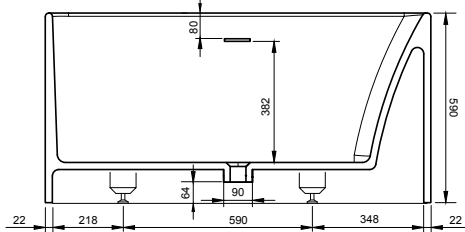

VENICE 120L BATHTUB

ART. NO.: 1006011 | SLOPED RECTANGLE

TOP VIEW

BOTTOM VIEW

SECTION A-A

SECTION B-B

SPECIFICATIONS

MATERIAL

INFINITE[®] Solid Surfaces

AVAILABLE COLORS

PRODUCT SIZE

L1200 x W795 x H590mm

GROSS/NET WEIGHT

153kg / 135kg

WATER CAPACITY

190L