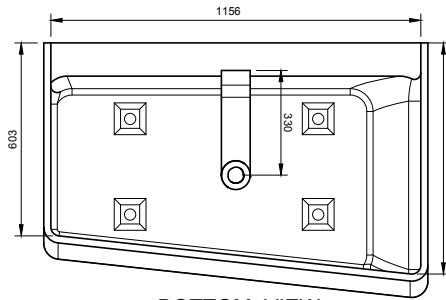

VENICE 120L BATHTUB

ART. NO.: 1006011 | SLOPED RECTANGLE

TOP VIEW

BOTTOM VIEW

SECTION A-A

SECTION B-B

SPECIFICATIONS

MATERIAL

INFINITE[®] Solid Surfaces

AVAILABLE COLORS

PRODUCT SIZE

L1200 x W795 x H590mm

GROSS/NET WEIGHT

153kg / 135kg

WATER CAPACITY

190L