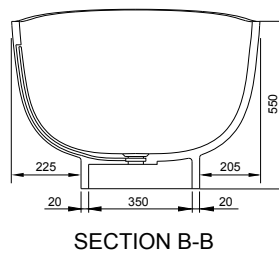

FIRENZE 180 BATHTUB

ART. NO.: 1006010 | EGG

SPECIFICATIONS

MATERIAL

INFINITE[®] Solid Surfaces

AVAILABLE COLORS

PRODUCT SIZE

L1800 x W820 x H590mm

GROSS/NET WEIGHT

160kg / 110kg

WATER CAPACITY

260L

REMARKS

With Overflow Hole

ACCESSORIES LIST

9000167
Pop-Up Drainage
For Bathtub 1pc