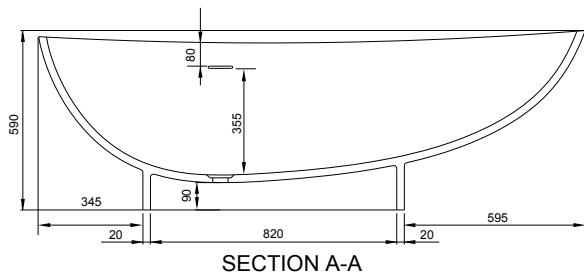

FIRENZE 180 BATHTUB

ART. NO.: 1006010 | EGG

SPECIFICATIONS

MATERIAL

INFINITE[®] Solid Surfaces

AVAILABLE COLORS

PRODUCT SIZE

L1800 x W820 x H590mm

GROSS/NET WEIGHT

160kg / 110kg

WATER CAPACITY

260L

REMARKS

With Overflow Hole

ACCESSORIES LIST

9000167
Pop-Up Drainage
For Bathtub 1pc