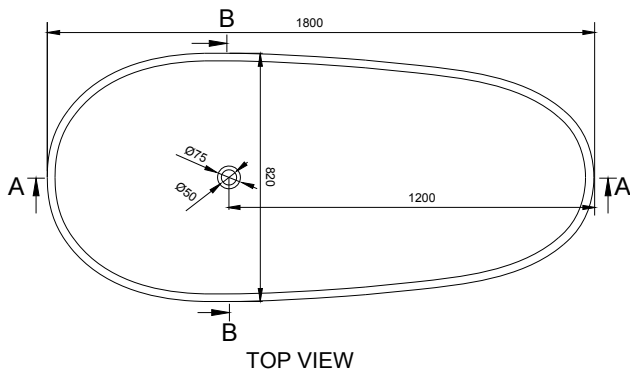

FIRENZE 180 BATHTUB

ART. NO.: 1006010 | EGG

SPECIFICATIONS

MATERIAL

INFINITE[®] Solid Surfaces

AVAILABLE COLORS

PRODUCT SIZE

L1800 x W820 x H590mm

GROSS/NET WEIGHT

160kg / 110kg

WATER CAPACITY

260L

REMARKS

With Overflow Hole

ACCESSORIES LIST

9000167
Pop-Up Drainage
For Bathtub 1pc