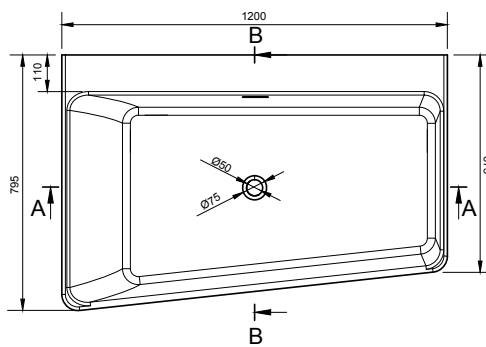

VENICE 120R BATHTUB

ART. NO.: 1006009 | SLOPED RECTANGLE

TOP VIEW

BOTTOM VIEW

SECTION A-A

SECTION B-B

SPECIFICATIONS

MATERIAL

INFINITE[®] Solid Surfaces

AVAILABLE COLORS

PRODUCT SIZE

L1200 x W795 x H590mm

GROSS/NET WEIGHT

153kg / 135kg

WATER CAPACITY

190L