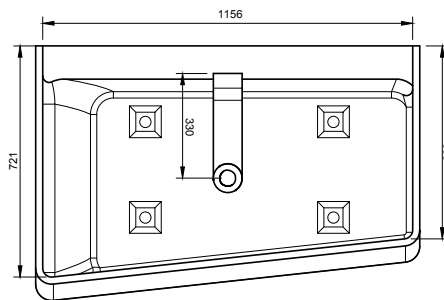

VENICE 120R BATHTUB

ART. NO.: 1006009 | SLOPED RECTANGLE

TOP VIEW

BOTTOM VIEW

SECTION A-A

SECTION B-B

SPECIFICATIONS

MATERIAL

INFINITE[®] Solid Surfaces

AVAILABLE COLORS

PRODUCT SIZE

L1200 x W795 x H590mm

GROSS/NET WEIGHT

153kg / 135kg

WATER CAPACITY

190L