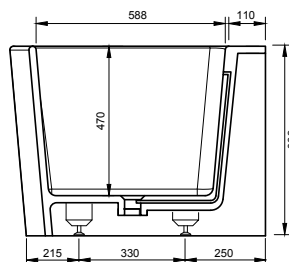

VENICE 120R BATHTUB

ART. NO.: 1006009 | SLOPED RECTANGLE

TOP VIEW

BOTTOM VIEW

SECTION A-A

SECTION B-B

SPECIFICATIONS

MATERIAL

INFINITE[®] Solid Surfaces

AVAILABLE COLORS

PRODUCT SIZE

L1200 x W795 x H590mm

GROSS/NET WEIGHT

153kg / 135kg

WATER CAPACITY

190L