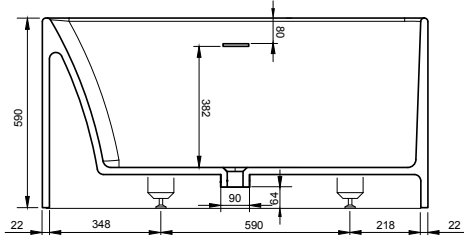

VENICE 120R BATHTUB

ART. NO.: 1006009 | SLOPED RECTANGLE

TOP VIEW

BOTTOM VIEW

SECTION A-A

SECTION B-B

SPECIFICATIONS

MATERIAL

INFINITE[®] Solid Surfaces

AVAILABLE COLORS

PRODUCT SIZE

L1200 x W795 x H590mm

GROSS/NET WEIGHT

153kg / 135kg

WATER CAPACITY

190L