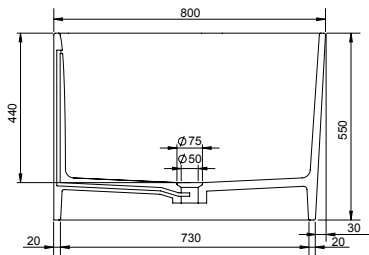

SIENA 90R BATHTUB

ART. NO.: 1006008 | QUARTER ROUND

TOP VIEW

SECTION A-A

SECTION B-B

SPECIFICATIONS

MATERIAL

INFINITE[®] Solid Surfaces

AVAILABLE COLORS

PRODUCT SIZE

L900 x W800 x H550mm

GROSS/NET WEIGHT

148kg / 108kg

WATER CAPACITY

220L

REMARKS