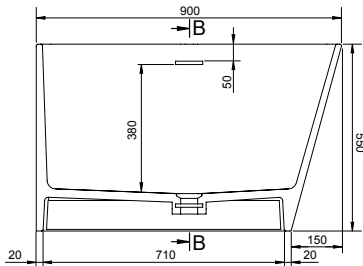

SIENA 90R BATHTUB

ART. NO.: 1006008 | QUARTER ROUND

TOP VIEW

SECTION A-A

SECTION B-B

SPECIFICATIONS

MATERIAL

INFINITE[®] Solid Surfaces

AVAILABLE COLORS

PRODUCT SIZE

L900 x W800 x H550mm

GROSS/NET WEIGHT

148kg / 108kg

WATER CAPACITY

220L

REMARKS