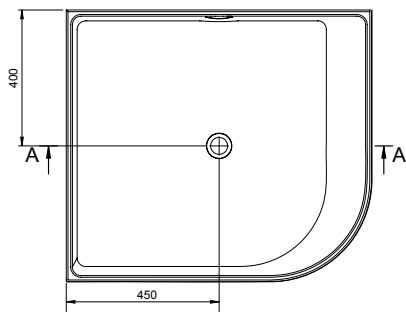

SIENA 90R BATHTUB

ART. NO.: 1006008 | QUARTER ROUND

TOP VIEW

SECTION A-A

SECTION B-B

SPECIFICATIONS

MATERIAL

INFINITE[®] Solid Surfaces

AVAILABLE COLORS

PRODUCT SIZE

L900 x W800 x H550mm

GROSS/NET WEIGHT

148kg / 108kg

WATER CAPACITY

220L

REMARKS