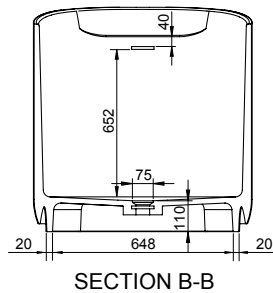

ROVIGO 78 BATHTUB

ART. NO.: 1006007 | ROUND

SPECIFICATIONS

MATERIAL

INFINITE[®] Solid Surfaces

AVAILABLE COLORS

PRODUCT SIZE

Dia 780 x H800mm

GROSS/NET WEIGHT

182kg / 142kg

WATER CAPACITY

210L

REMARKS

With Overflow Hole

ACCESSORIES LIST

9000167
Pop-Up Drainage
For Bathtub 1pc