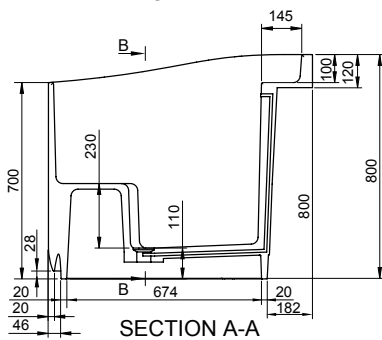

ROVIGO 78 BATHTUB

ART. NO.: 1006007 | ROUND

SPECIFICATIONS

MATERIAL

INFINITE[®] Solid Surfaces

AVAILABLE COLORS

PRODUCT SIZE

Dia 780 x H800mm

GROSS/NET WEIGHT

182kg / 142kg

WATER CAPACITY

210L

REMARKS

With Overflow Hole

ACCESSORIES LIST

9000167
Pop-Up Drainage
For Bathtub 1pc