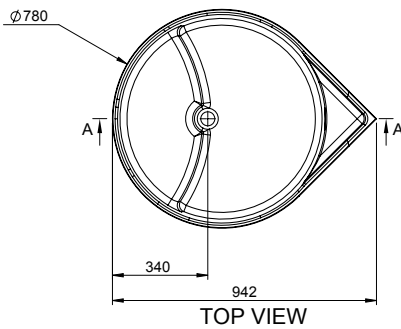

ROVIGO 78 BATHTUB

ART. NO.: 1006007 | ROUND

SPECIFICATIONS

MATERIAL

INFINITE[®] Solid Surfaces

AVAILABLE COLORS

PRODUCT SIZE

Dia 780 x H800mm

GROSS/NET WEIGHT

182kg / 142kg

WATER CAPACITY

210L

REMARKS

With Overflow Hole

ACCESSORIES LIST

9000167
Pop-Up Drainage
For Bathtub 1pc