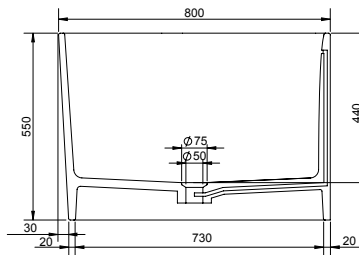

# SIENA 90L BATHTUB

ART. NO.: 1006006 | QUARTER ROUND

TOP VIEW

SECTION A-A

SECTION B-B

## SPECIFICATIONS

**MATERIAL**

INFINITE<sup>®</sup> Solid Surfaces

**AVAILABLE COLORS**

**PRODUCT SIZE**

L900 x W800 x H550mm

**GROSS/NET WEIGHT**

148kg / 108kg

**WATER CAPACITY**

220L

**REMARKS**

With Overflow Hole