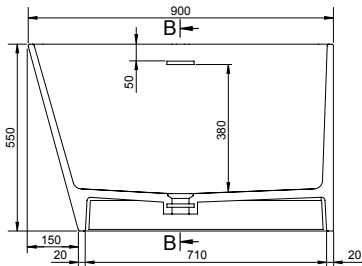

# SIENA 90L BATHTUB

ART. NO.: 1006006 | QUARTER ROUND

TOP VIEW

SECTION A-A

SECTION B-B

## SPECIFICATIONS

**MATERIAL**

INFINITE<sup>®</sup> Solid Surfaces

**AVAILABLE COLORS**

**PRODUCT SIZE**

L900 x W800 x H550mm

**GROSS/NET WEIGHT**

148kg / 108kg

**WATER CAPACITY**

220L

**REMARKS**

With Overflow Hole