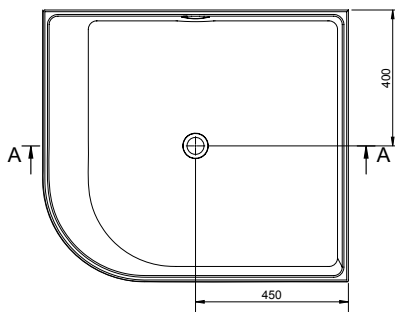

# SIENA 90L BATHTUB

ART. NO.: 1006006 | QUARTER ROUND

TOP VIEW

SECTION A-A

SECTION B-B

## SPECIFICATIONS

**MATERIAL**

INFINITE<sup>®</sup> Solid Surfaces

**AVAILABLE COLORS**

**PRODUCT SIZE**

L900 x W800 x H550mm

**GROSS/NET WEIGHT**

148kg / 108kg

**WATER CAPACITY**

220L

**REMARKS**

With Overflow Hole