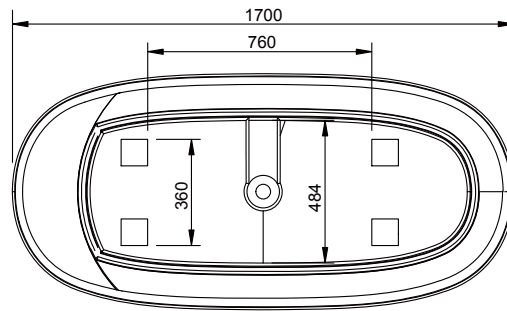

FLOAT 170 BATHTUB

ART. NO.: 1006005 | ELLIPSE

TOP VIEW

BOTTOM VIEW

FRONT VIEW

SECTION A-A

SPECIFICATIONS

MATERIAL

INFINITE[®] Solid Surfaces

AVAILABLE COLORS

PRODUCT SIZE

L1700 x W800 x H530mm

GROSS/NET WEIGHT

235kg / 195kg

WATER CAPACITY

440L