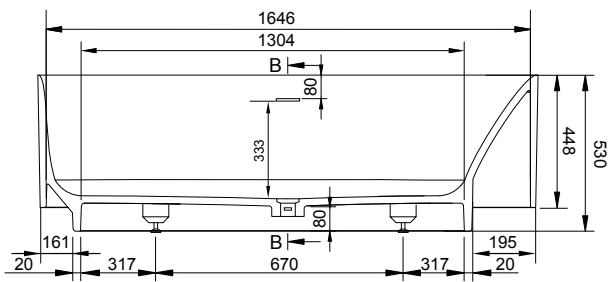

FLOAT 170 BATHTUB

ART. NO.: 1006005 | ELLIPSE

TOP VIEW

BOTTOM VIEW

FRONT VIEW

SECTION A-A

SPECIFICATIONS

MATERIAL

INFINITE[®] Solid Surfaces

AVAILABLE COLORS

PRODUCT SIZE

L1700 x W800 x H530mm

GROSS/NET WEIGHT

235kg / 195kg

WATER CAPACITY

440L