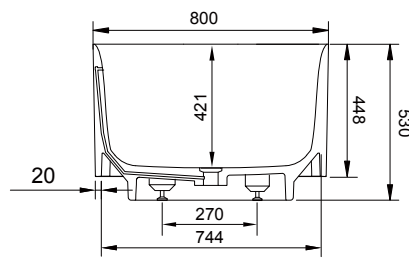

FLOAT 170 BATHTUB

ART. NO.: 1006005 | ELLIPSE

TOP VIEW

BOTTOM VIEW

FRONT VIEW

SECTION A-A

SPECIFICATIONS

MATERIAL

INFINITE[®] Solid Surfaces

AVAILABLE COLORS

PRODUCT SIZE

L1700 x W800 x H530mm

GROSS/NET WEIGHT

235kg / 195kg

WATER CAPACITY

440L