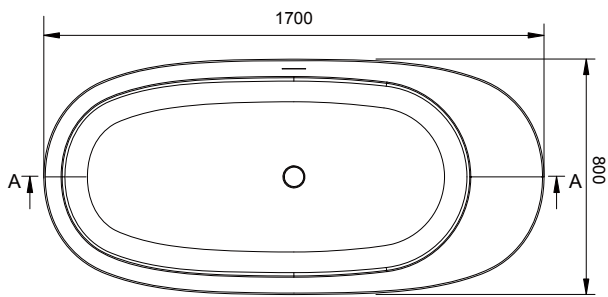

FLOAT 170 BATHTUB

ART. NO.: 1006005 | ELLIPSE

TOP VIEW

BOTTOM VIEW

FRONT VIEW

SECTION A-A

SPECIFICATIONS

MATERIAL

INFINITE[®] Solid Surfaces

AVAILABLE COLORS

PRODUCT SIZE

L1700 x W800 x H530mm

GROSS/NET WEIGHT

235kg / 195kg

WATER CAPACITY

440L