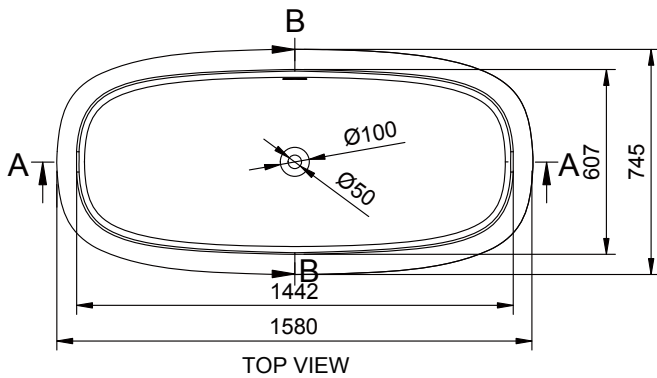

FUJISAN LITE 158 BATHTUB

ART. NO.: 1006004 | ELLIPSE

SPECIFICATIONS

MATERIAL

INFINITE[®] Solid Surfaces

AVAILABLE COLORS

PRODUCT SIZE

L1580 x W745 x H530mm

GROSS/NET WEIGHT

172kg / 134kg

WATER CAPACITY

310L

REMARKS

With Overflow Hole

ACCESSORIES LIST

9000202
Pop-Up Drainage 1pc