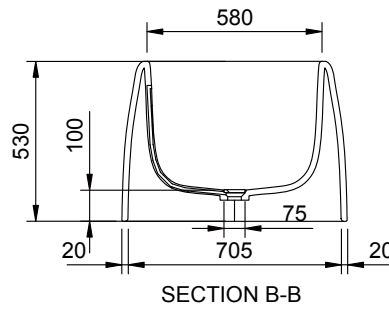

FUJISAN LITE 158 BATHTUB

ART. NO.: 1006004 | ELLIPSE

SPECIFICATIONS

MATERIAL

INFINITE[®] Solid Surfaces

AVAILABLE COLORS

PRODUCT SIZE

L1580 x W745 x H530mm

GROSS/NET WEIGHT

172kg / 134kg

WATER CAPACITY

310L

REMARKS

With Overflow Hole

ACCESSORIES LIST

9000202
Pop-Up Drainage 1pc