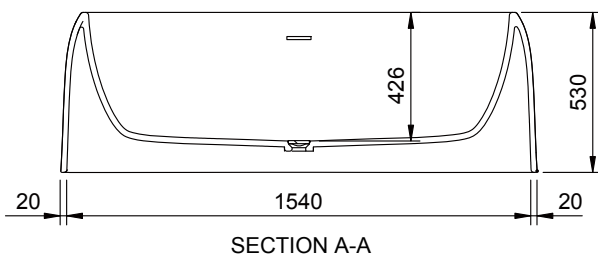

FUJISAN LITE 158 BATHTUB

ART. NO.: 1006004 | ELLIPSE

SPECIFICATIONS

MATERIAL

INFINITE[®] Solid Surfaces

AVAILABLE COLORS

PRODUCT SIZE

L1580 x W745 x H530mm

GROSS/NET WEIGHT

172kg / 134kg

WATER CAPACITY

310L

REMARKS

With Overflow Hole

ACCESSORIES LIST

9000202
Pop-Up Drainage 1pc