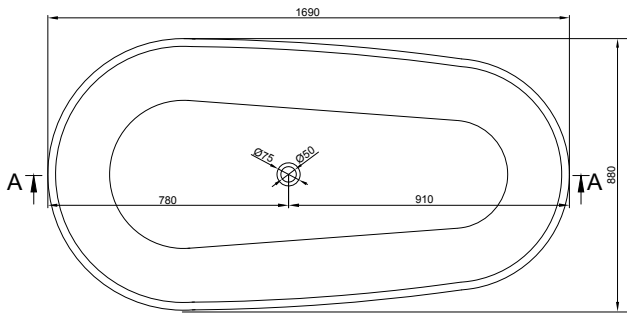

# ERBA 169 BATHTUB

ART. NO.: 1006003 | EGG

TOP VIEW

SECTION A-A

SECTION B-B

## SPECIFICATIONS

**MATERIAL**

INFINITE<sup>®</sup> Solid Surfaces

**AVAILABLE COLORS**

**PRODUCT SIZE**

L1690 x W880 x H550mm

**GROSS/NET WEIGHT**

205kg / 165kg

**WATER CAPACITY**

310L

**REMARKS**

With Overflow Hole