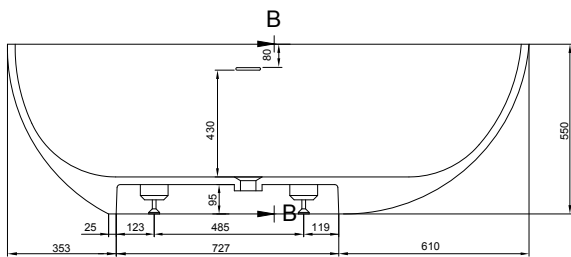

# ERBA 169 BATHTUB

ART. NO.: 1006003 | EGG

TOP VIEW

SECTION A-A

SECTION B-B

## SPECIFICATIONS

**MATERIAL**

INFINITE<sup>®</sup> Solid Surfaces

**AVAILABLE COLORS**

**PRODUCT SIZE**

L1690 x W880 x H550mm

**GROSS/NET WEIGHT**

205kg / 165kg

**WATER CAPACITY**

310L

**REMARKS**

With Overflow Hole