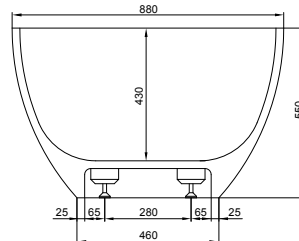

# ERBA 169 BATHTUB

ART. NO.: 1006003 | EGG

TOP VIEW

SECTION A-A

SECTION B-B

## SPECIFICATIONS

**MATERIAL**

INFINITE<sup>®</sup> Solid Surfaces

**AVAILABLE COLORS**

**PRODUCT SIZE**

L1690 x W880 x H550mm

**GROSS/NET WEIGHT**

205kg / 165kg

**WATER CAPACITY**

310L

**REMARKS**

With Overflow Hole