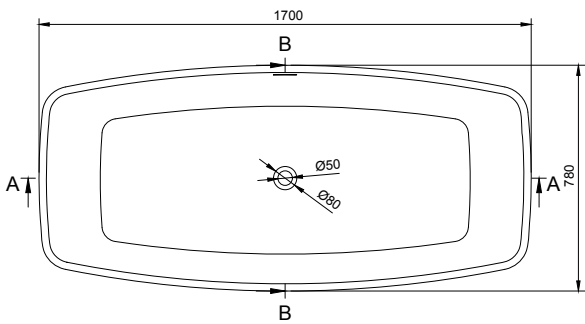

PALERMO 170 BATHTUB

ART. NO.: 1006001 | CURVED RECTANGLE

TOP VIEW

SECTION A-A

SECTION B-B

SPECIFICATIONS

MATERIAL

INFINITE[®] Solid Surfaces

AVAILABLE COLORS

PRODUCT SIZE

L1700 x D780 x H535mm

GROSS/NET WEIGHT

140kg / 107kg

WATER CAPACITY

280L

REMARKS