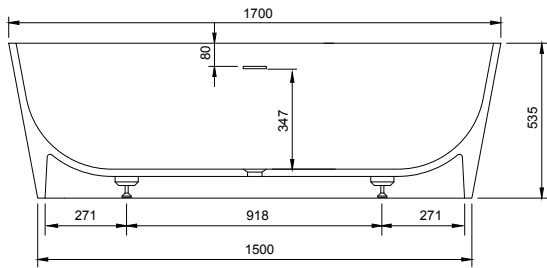

PALERMO 170 BATHTUB

ART. NO.: 1006001 | CURVED RECTANGLE

TOP VIEW

SECTION A-A

SECTION B-B

SPECIFICATIONS

MATERIAL

INFINITE[®] Solid Surfaces

AVAILABLE COLORS

PRODUCT SIZE

L1700 x D780 x H535mm

GROSS/NET WEIGHT

140kg / 107kg

WATER CAPACITY

280L

REMARKS