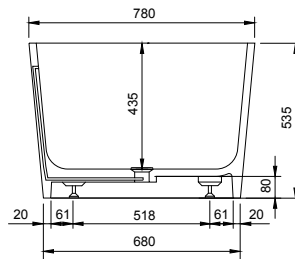

PALERMO 170 BATHTUB

ART. NO.: 1006001 | CURVED RECTANGLE

TOP VIEW

SECTION A-A

SECTION B-B

SPECIFICATIONS

MATERIAL

INFINITE[®] Solid Surfaces

AVAILABLE COLORS

PRODUCT SIZE

L1700 x D780 x H535mm

GROSS/NET WEIGHT

140kg / 107kg

WATER CAPACITY

280L

REMARKS