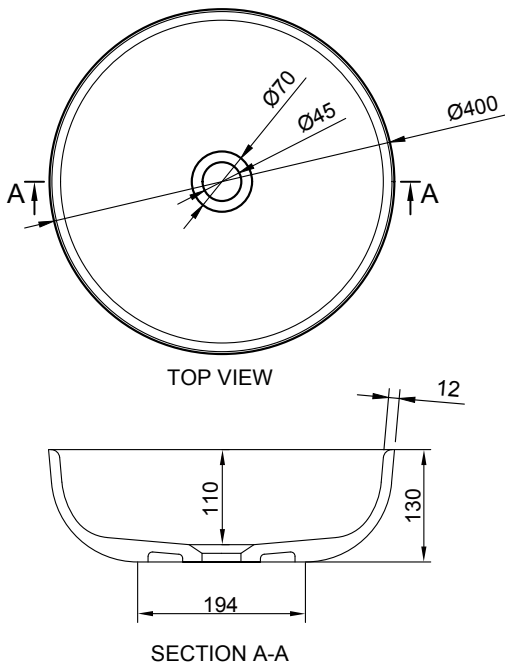

NIAGARA 40 OVERCOUNTER WASHBASIN

ART. NO.: 1003978 | ROUND

SPECIFICATIONS

MATERIAL

INFINITE[®] Solid Surfaces

AVAILABLE COLORS

PRODUCT SIZE

Dia400 x H130mm

GROSS/NET WEIGHT

8.0kg / 5.5kg

WATER CAPACITY

12.5L

REMARKS

Not Include Waste Pipe

ACCESSORIES LIST

9000010
Pop-Up Drainage