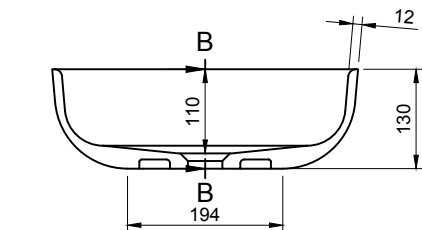

SECTION A-A