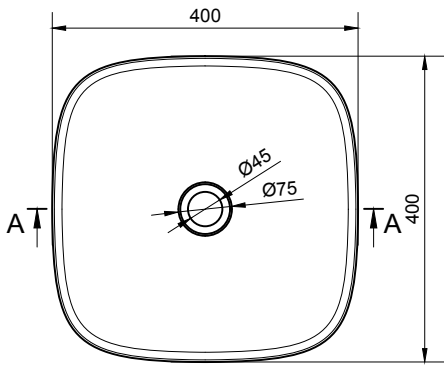

# NIAGARA RR 40 OVERCOUNTER WASHBASIN

ART. NO.: 1003977 | ROUNDED SQUARE

TOP VIEW

SECTION A-A

SECTION B-B

## SPECIFICATIONS

**MATERIAL**

INFINITE<sup>®</sup> Solid Surfaces

**AVAILABLE COLORS**

**PRODUCT SIZE**

L400 x D400 x H130mm

**GROSS/NET WEIGHT**

9.0kg / 6.5kg

**WATER CAPACITY**

12.5L

**REMARKS**

Not Include Waste Pipe