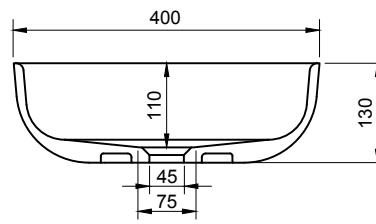

# NIAGARA RR 40 OVERCOUNTER WASHBASIN

ART. NO.: 1003977 | ROUNDED SQUARE

TOP VIEW

SECTION A-A

SECTION B-B

## SPECIFICATIONS

**MATERIAL**

INFINITE<sup>®</sup> Solid Surfaces

**AVAILABLE COLORS**

**PRODUCT SIZE**

L400 x D400 x H130mm

**GROSS/NET WEIGHT**

9.0kg / 6.5kg

**WATER CAPACITY**

12.5L

**REMARKS**

Not Include Waste Pipe