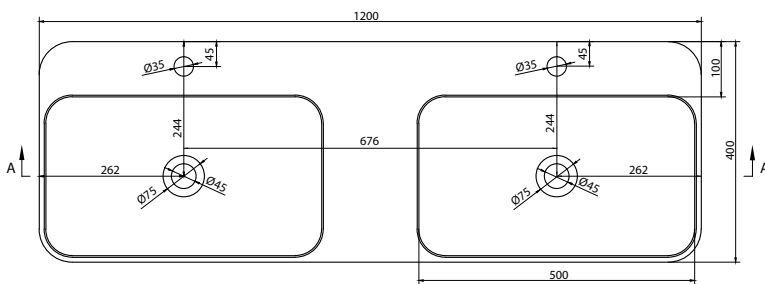

## NIAGARA WM 120DB WALL MOUNT WASHBASIN

ART. NO.: 1003974 | ROUNDED RECTANGLE

TOP VIEW

SECTION A-A

SECTION B-B

REAR VIEW

### SPECIFICATIONS

**MATERIAL**

INFINITE<sup>®</sup> Solid Surfaces

**AVAILABLE COLORS**

**PRODUCT SIZE**

L1200 x D400 x H140mm

**GROSS/NET WEIGHT**

29.5kg / 20.0kg

**WATER CAPACITY**

22.0L

**REMARKS**

Not Include Waste Pipe