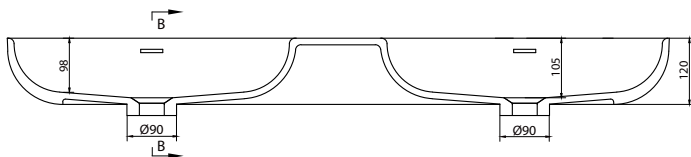

## NIAGARA WM 120DB WALL MOUNT WASHBASIN

ART. NO.: 1003974 | ROUNDED RECTANGLE

TOP VIEW

SECTION A-A

SECTION B-B

REAR VIEW

### SPECIFICATIONS

**MATERIAL**

INFINITE<sup>®</sup> Solid Surfaces

**AVAILABLE COLORS**

**PRODUCT SIZE**

L1200 x D400 x H140mm

**GROSS/NET WEIGHT**

29.5kg / 20.0kg

**WATER CAPACITY**

22.0L

**REMARKS**

Not Include Waste Pipe