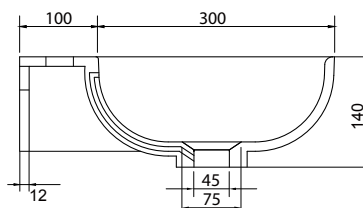

NIAGARA WM 40 WALL MOUNT WASHBASIN

ART. NO.: 1003960 | ROUNDED RECTANGLE

TOP VIEW

REAR VIEW

SECTION A-A

SECTION B-B

SPECIFICATIONS

MATERIAL

INFINITE[®] Solid Surfaces

AVAILABLE COLORS

PRODUCT SIZE

L400 x D400 x H140mm

GROSS/NET WEIGHT

10.0kg / 7.0kg

WATER CAPACITY

7.0L