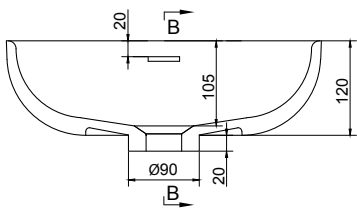

NIAGARA WM 40 WALL MOUNT WASHBASIN

ART. NO.: 1003960 | ROUNDED RECTANGLE

TOP VIEW

REAR VIEW

SECTION A-A

SECTION B-B

SPECIFICATIONS

MATERIAL

INFINITE[®] Solid Surfaces

AVAILABLE COLORS

PRODUCT SIZE

L400 x D400 x H140mm

GROSS/NET WEIGHT

10.0kg / 7.0kg

WATER CAPACITY

7.0L