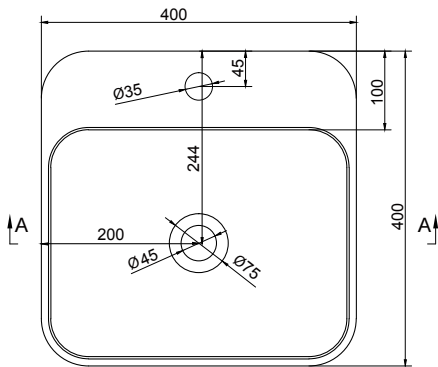

NIAGARA WM 40 WALL MOUNT WASHBASIN

ART. NO.: 1003960 | ROUNDED RECTANGLE

TOP VIEW

REAR VIEW

SECTION A-A

SECTION B-B

SPECIFICATIONS

MATERIAL

INFINITE[®] Solid Surfaces

AVAILABLE COLORS

PRODUCT SIZE

L400 x D400 x H140mm

GROSS/NET WEIGHT

10.0kg / 7.0kg

WATER CAPACITY

7.0L