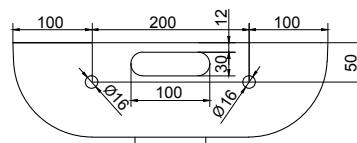

NIAGARA WM 40 WALL MOUNT WASHBASIN

ART. NO.: 1003960 | ROUNDED RECTANGLE

TOP VIEW

REAR VIEW

SECTION A-A

SECTION B-B

SPECIFICATIONS

MATERIAL

INFINITE[®] Solid Surfaces

AVAILABLE COLORS

PRODUCT SIZE

L400 x D400 x H140mm

GROSS/NET WEIGHT

10.0kg / 7.0kg

WATER CAPACITY

7.0L