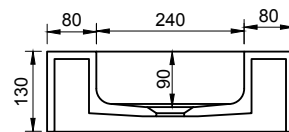

VESTA WM 100 WALL MOUNT WASHBASINS

ART. NO.: 1003946 | RECTANGLE

TOP VIEW

REAR VIEW

FRONT VIEW

SECTION A-A

SPECIFICATIONS

MATERIAL

INFINITE[®] Solid Surfaces

AVAILABLE COLORS

PRODUCT SIZE

L1000 x D400 x H130mm

GROSS/NET WEIGHT

26.5kg / 19.5kg

WATER CAPACITY

4,5L