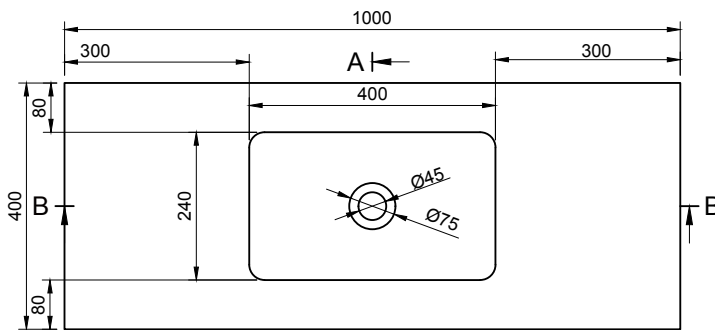

VESTA WM 100 WALL MOUNT WASHBASINS

ART. NO.: 1003946 | RECTANGLE

TOP VIEW

REAR VIEW

FRONT VIEW

SECTION A-A

SPECIFICATIONS

MATERIAL

INFINITE[®] Solid Surfaces

AVAILABLE COLORS

PRODUCT SIZE

L1000 x D400 x H130mm

GROSS/NET WEIGHT

26.5kg / 19.5kg

WATER CAPACITY

4,5L