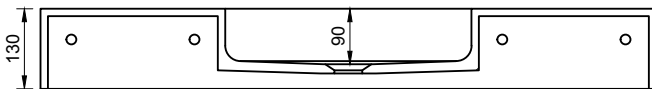

VESTA WM 100 WALL MOUNT WASHBASINS

ART. NO.: 1003946 | RECTANGLE

FRONT VIEW

SPECIFICATIONS

MATERIAL

INFINITE® Solid Surfaces

AVAILABLE COLORS

PRODUCT SIZE

L1000 x D400 x H130mm

GROSS/NET WEIGHT

26.5kg / 19.5kg

WATER CAPACITY

4,5L

REMARKS

Not Include Waste Pipe

ACCESSORIES LIST

*OPTIONAL