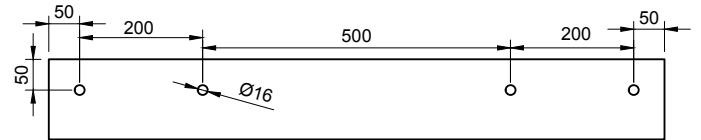

VESTA WM 100 WALL MOUNT WASHBASINS

ART. NO.: 1003946 | RECTANGLE

TOP VIEW

REAR VIEW

FRONT VIEW

SECTION A-A

SPECIFICATIONS

MATERIAL

INFINITE[®] Solid Surfaces

AVAILABLE COLORS

PRODUCT SIZE

L1000 x D400 x H130mm

GROSS/NET WEIGHT

26.5kg / 19.5kg

WATER CAPACITY

4,5L