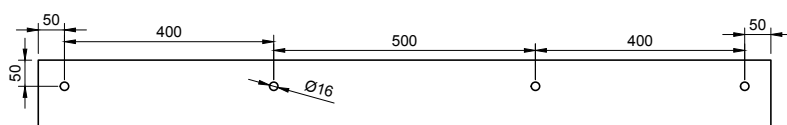

VESTA WM 140 WALL MOUNT WASHBASINS

ART. NO.: 1003945 | RECTANGLE

A |
TOP VIEW

FRONT VIEW

SECTION A-A

REAR VIEW

SPECIFICATIONS

MATERIAL

INFINITE[®] Solid Surfaces

AVAILABLE COLORS

PRODUCT SIZE

L1400 x D400 x H130mm

GROSS/NET WEIGHT

29.0kg / 25.5kg

WATER CAPACITY

4,5L