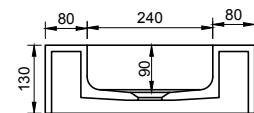

SECTION A-A