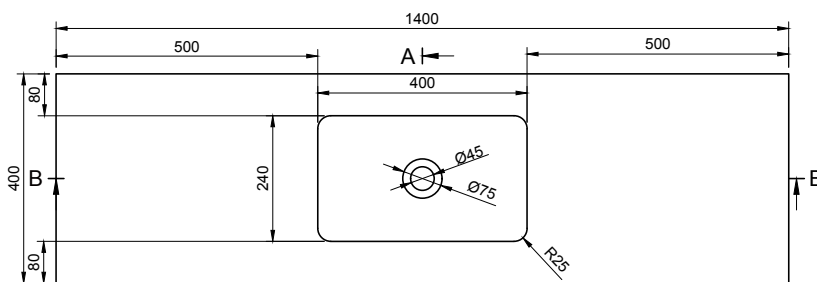

VESTA WM 140 WALL MOUNT WASHBASINS

ART. NO.: 1003945 | RECTANGLE

A |
TOP VIEW

FRONT VIEW

SECTION A-A

REAR VIEW

SPECIFICATIONS

MATERIAL

INFINITE[®] Solid Surfaces

AVAILABLE COLORS

PRODUCT SIZE

L1400 x D400 x H130mm

GROSS/NET WEIGHT

29.0kg / 25.5kg

WATER CAPACITY

4,5L