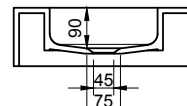

SECTION B-B