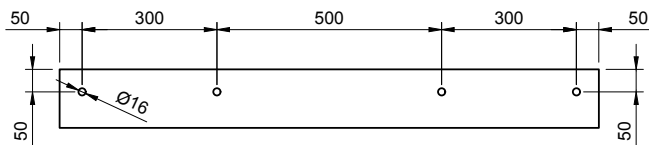

VESTA WM-120 WALL MOUNT WASHBASINS

ART. NO.: 1003944 | RECTANGLE

TOP VIEW

SECTION A-A

SECTION B-B

REAR VIEW

SPECIFICATIONS

MATERIAL

INFINITE[®] Solid Surfaces

AVAILABLE COLORS

PRODUCT SIZE

L1200 x D400 x H130mm

GROSS/NET WEIGHT

31.5kg / 22.5kg

WATER CAPACITY

6.5L