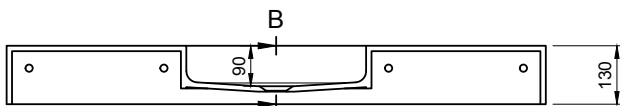

SECTION A-A