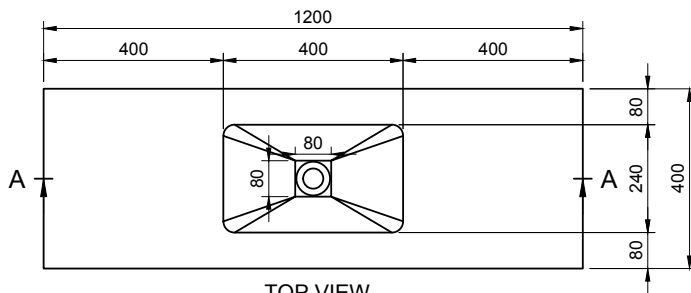

VESTA WM-120 WALL MOUNT WASHBASINS

ART. NO.: 1003944 | RECTANGLE

TOP VIEW

SECTION A-A

SECTION B-B

REAR VIEW

SPECIFICATIONS

MATERIAL

INFINITE[®] Solid Surfaces

AVAILABLE COLORS

PRODUCT SIZE

L1200 x D400 x H130mm

GROSS/NET WEIGHT

31.5kg / 22.5kg

WATER CAPACITY

6.5L