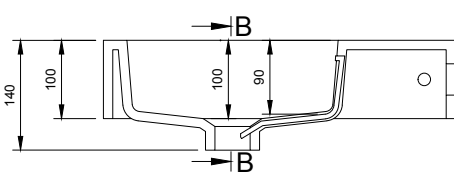

SECTION A-A