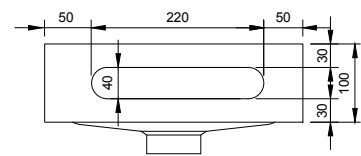

RIGHT VIEW

SPECIFICATIONS

MATERIAL

INFINITE® Solid Surfaces