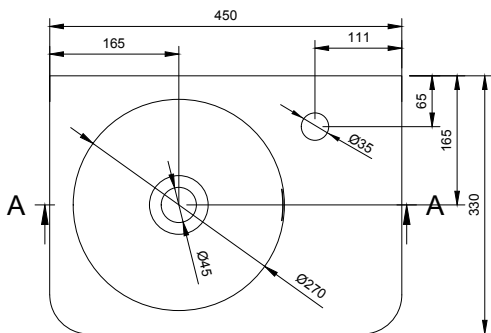

CIRQUE WM 45L WALL MOUNT WASHBASIN

ART. NO.: 1003897 | ROUNDED RECTANGLE

TOP VIEW

REAR VIEW

SECTION A-A

SECTION B-B

RIGHT VIEW

SPECIFICATIONS

MATERIAL

INFINITE[®] Solid Surfaces

AVAILABLE COLORS

PRODUCT SIZE

L450 x D330 x H140mm

GROSS/NET WEIGHT

12.0kg / 8.5kg

WATER CAPACITY