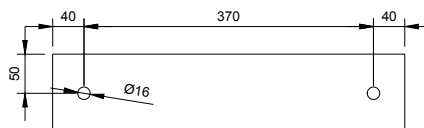

CIRQUE WM 45L WALL MOUNT WASHBASIN

ART. NO.: 1003897 | ROUNDED RECTANGLE

REAR VIEW

SPECIFICATIONS

MATERIAL

INFINITE® Solid Surfaces

AVAILABLE COLORS

PRODUCT SIZE

L450 x D330 x H140mm

GROSS/NET WEIGHT

12.0kg / 8.5kg

WATER CAPACITY

5.0L

REMARKS

Not Include Waste Pipe

ACCESSORIES LIST

*OPTIONAL