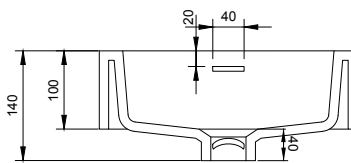

SECTION B-B