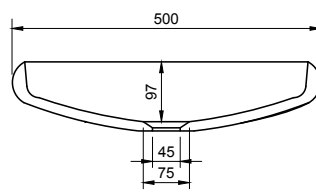

ARDEA RR 60 OVERCOUNTER WASHBASIN

ART. NO.: 1003895 | ROUNDED RECTANGLE

TOP VIEW

SECTION A-A

SECTION B-B

SPECIFICATIONS

MATERIAL

INFINITE[®] Solid Surfaces

AVAILABLE COLORS

PRODUCT SIZE

L600 x D500 x H112mm

GROSS/NET WEIGHT

11.0kg / 8.0kg

WATER CAPACITY

18.0L

REMARKS