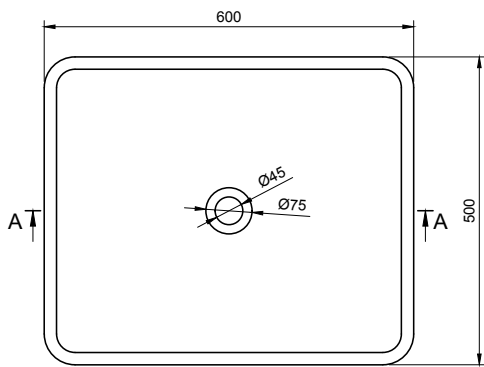

ARDEA RR 60 OVERCOUNTER WASHBASIN

ART. NO.: 1003895 | ROUNDED RECTANGLE

TOP VIEW

SECTION A-A

SECTION B-B

SPECIFICATIONS

MATERIAL

INFINITE[®] Solid Surfaces

AVAILABLE COLORS

PRODUCT SIZE

L600 x D500 x H112mm

GROSS/NET WEIGHT

11.0kg / 8.0kg

WATER CAPACITY

18.0L

REMARKS