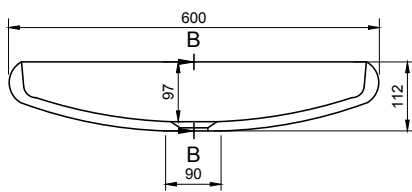

ARDEA RR 60 OVERCOUNTER WASHBASIN

ART. NO.: 1003895 | ROUNDED RECTANGLE

TOP VIEW

SECTION A-A

SECTION B-B

SPECIFICATIONS

MATERIAL

INFINITE[®] Solid Surfaces

AVAILABLE COLORS

PRODUCT SIZE

L600 x D500 x H112mm

GROSS/NET WEIGHT

11.0kg / 8.0kg

WATER CAPACITY

18.0L

REMARKS