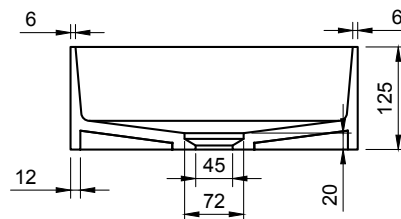

SUPER THIN EDGE 60CL OVERCOUNTER WASHBASIN

ART. NO.: 1003894 | OVAL

TOP VIEW

SECTION A-A

SECTION B-B

SPECIFICATIONS

MATERIAL

INFINITE[®] Solid Surfaces

AVAILABLE COLORS

PRODUCT SIZE

L600 x D350 x H125mm

GROSS/NET WEIGHT

11.5kg / 7.5kg

WATER CAPACITY

15.5L

REMARKS