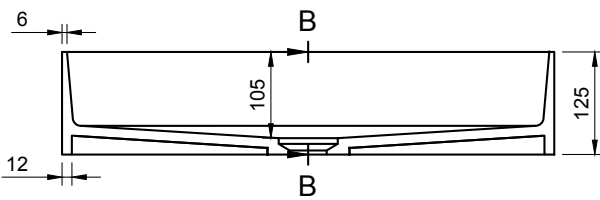

SUPER THIN EDGE 60CL OVERCOUNTER WASHBASIN

ART. NO.: 1003894 | OVAL

TOP VIEW

SECTION A-A

SECTION B-B

SPECIFICATIONS

MATERIAL

INFINITE[®] Solid Surfaces

AVAILABLE COLORS

PRODUCT SIZE

L600 x D350 x H125mm

GROSS/NET WEIGHT

11.5kg / 7.5kg

WATER CAPACITY

15.5L

REMARKS