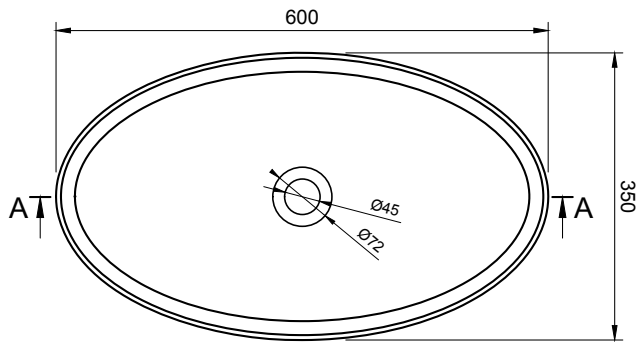

SUPER THIN EDGE 60CL OVERCOUNTER WASHBASIN

ART. NO.: 1003894 | OVAL

TOP VIEW

SECTION A-A

SECTION B-B

SPECIFICATIONS

MATERIAL

INFINITE[®] Solid Surfaces

AVAILABLE COLORS

PRODUCT SIZE

L600 x D350 x H125mm

GROSS/NET WEIGHT

11.5kg / 7.5kg

WATER CAPACITY

15.5L

REMARKS