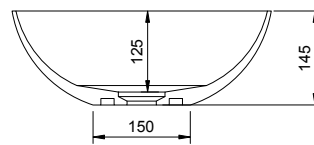

SUPER THIN EDGE 60 OVERCOUNTER WASHBASIN

ART. NO.: 1003893 | OVAL

TOP VIEW

SECTION A-A

SECTION B-B

SPECIFICATIONS

MATERIAL

INFINITE® Solid Surfaces

AVAILABLE COLORS

PRODUCT SIZE

L600 x D400 x H145mm

GROSS/NET WEIGHT

10.0kg / 7.0kg

WATER CAPACITY

12.0L

REMARKS