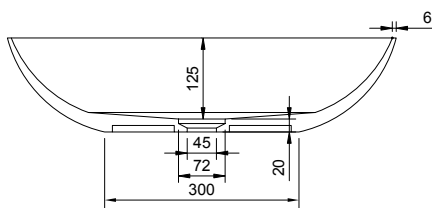

SUPER THIN EDGE 60 OVERCOUNTER WASHBASIN

ART. NO.: 1003893 | OVAL

TOP VIEW

SECTION A-A

SECTION B-B

SPECIFICATIONS

MATERIAL

INFINITE® Solid Surfaces

AVAILABLE COLORS

PRODUCT SIZE

L600 x D400 x H145mm

GROSS/NET WEIGHT

10.0kg / 7.0kg

WATER CAPACITY

12.0L

REMARKS