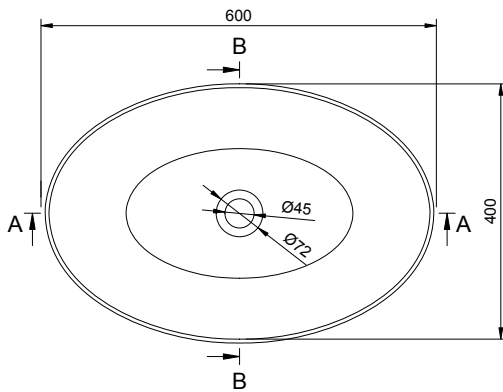

SUPER THIN EDGE 60 OVERCOUNTER WASHBASIN

ART. NO.: 1003893 | OVAL

TOP VIEW

SECTION A-A

SECTION B-B

SPECIFICATIONS

MATERIAL

INFINITE® Solid Surfaces

AVAILABLE COLORS

PRODUCT SIZE

L600 x D400 x H145mm

GROSS/NET WEIGHT

10.0kg / 7.0kg

WATER CAPACITY

12.0L

REMARKS