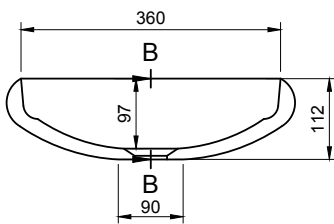

ARDEA S 40 OVERCOUNTER WASHBASIN

ART. NO.: 1003891 | ROUND SQUARE

TOP VIEW

SECTION A-A

SECTION B-B

SPECIFICATIONS

MATERIAL

INFINITE[®] Solid Surfaces

AVAILABLE COLORS

PRODUCT SIZE

L400 x D400 x H112mm

GROSS/NET WEIGHT

10.0kg / 6.5kg

WATER CAPACITY

8.5L

REMARKS