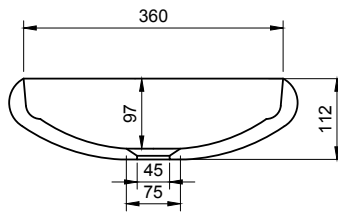

ARDEA S 40 OVERCOUNTER WASHBASIN

ART. NO.: 1003891 | ROUND SQUARE

TOP VIEW

SECTION A-A

SECTION B-B

SPECIFICATIONS

MATERIAL

INFINITE[®] Solid Surfaces

AVAILABLE COLORS

PRODUCT SIZE

L400 x D400 x H112mm

GROSS/NET WEIGHT

10.0kg / 6.5kg

WATER CAPACITY

8.5L

REMARKS