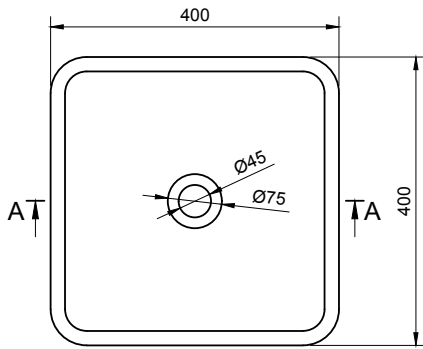

ARDEA S 40 OVERCOUNTER WASHBASIN

ART. NO.: 1003891 | ROUND SQUARE

TOP VIEW

SECTION A-A

SECTION B-B

SPECIFICATIONS

MATERIAL

INFINITE[®] Solid Surfaces

AVAILABLE COLORS

PRODUCT SIZE

L400 x D400 x H112mm

GROSS/NET WEIGHT

10.0kg / 6.5kg

WATER CAPACITY

8.5L

REMARKS