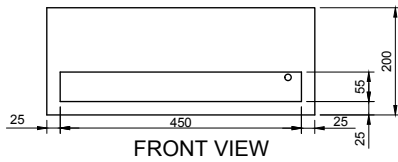

## PURE WM 50L WALL MOUNT WASHBASIN

ART. NO.: 1003877 | RECTANGLE

### SPECIFICATIONS

**MATERIAL**

INFINITE<sup>®</sup> Solid Surfaces

**AVAILABLE COLORS**

**PRODUCT SIZE**

L500 x D300 x H200mm

**GROSS/NET WEIGHT**

14.0kg / 11.0kg

**WATER CAPACITY**

9.5L

**REMARKS**

Not Include Waste Pipe