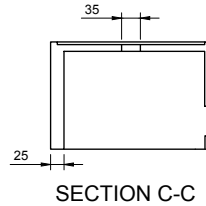

### SPECIFICATIONS

**MATERIAL**

INFINITE<sup>®</sup> Solid Surfaces

**AVAILABLE COLORS**

**PRODUCT SIZE**

L500 x D300 x H200mm

**GROSS/NET WEIGHT**

14.0kg / 11.0kg

**WATER CAPACITY**

9.5L

**REMARKS**

Not Include Waste Pipe