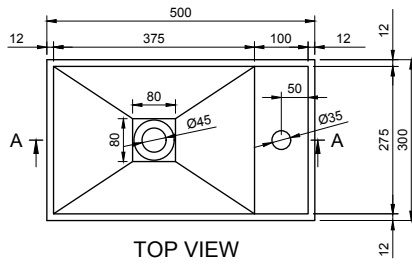

### SPECIFICATIONS

**MATERIAL**

INFINITE<sup>®</sup> Solid Surfaces

**AVAILABLE COLORS**

**PRODUCT SIZE**

L500 x D300 x H200mm

**GROSS/NET WEIGHT**

14.0kg / 11.0kg

**WATER CAPACITY**

9.5L

**REMARKS**

Not Include Waste Pipe