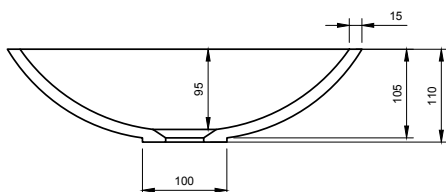

BOLOGNA 42 OVERCOUNTER WASHBASIN

ART. NO.: 1003869 | ROUND

TOP VIEW

SECTION A-A

SPECIFICATIONS

MATERIAL

INFINITE[®] Solid Surfaces

AVAILABLE COLORS

PRODUCT SIZE

Dia 420 x H110mm

GROSS/NET WEIGHT

6.5kg / 3.5kg

WATER CAPACITY

7.5L

REMARKS

Not Include Waste Pipe