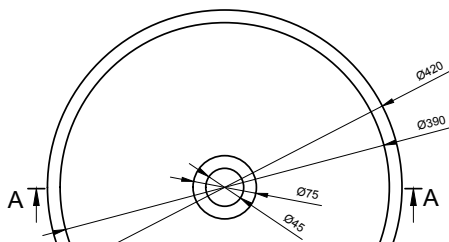

BOLOGNA 42 OVERCOUNTER WASHBASIN

ART. NO.: 1003869 | ROUND

SPECIFICATIONS

MATERIAL

INFINITE® Solid Surfaces

AVAILABLE COLORS

PRODUCT SIZE

Dia 420 x H110mm

GROSS/NET WEIGHT

6.5kg / 3.5kg

WATER CAPACITY

7.5L

REMARKS

Not Include Waste Pipe

ACCESSORIES LIST

*OPTIONAL