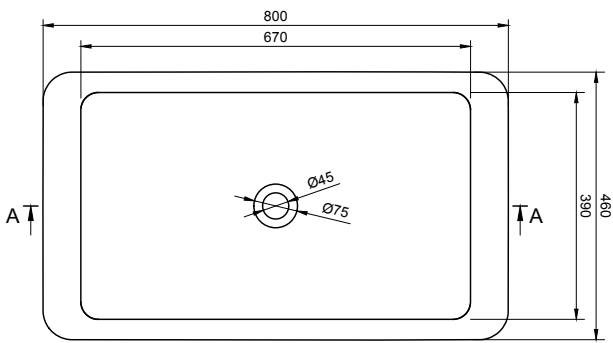

BARI RR 80 OVERCOUNTER WASHBASIN

ART. NO.: 1003860 | ROUNDED RECTANGLE

TOP VIEW

SECTION A-A

SECTION B-B

SPECIFICATIONS

MATERIAL

INFINITE[®] Solid Surfaces

AVAILABLE COLORS

PRODUCT SIZE

L800 x D460 x H105mm

GROSS/NET WEIGHT

14.5kg / 11.0kg

WATER CAPACITY

20.0L

REMARKS