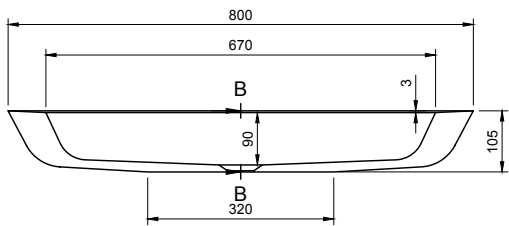

BARI RR 80 OVERCOUNTER WASHBASIN

ART. NO.: 1003860 | ROUNDED RECTANGLE

TOP VIEW

SECTION A-A

SECTION B-B

SPECIFICATIONS

MATERIAL

INFINITE[®] Solid Surfaces

AVAILABLE COLORS

PRODUCT SIZE

L800 x D460 x H105mm

GROSS/NET WEIGHT

14.5kg / 11.0kg

WATER CAPACITY

20.0L

REMARKS