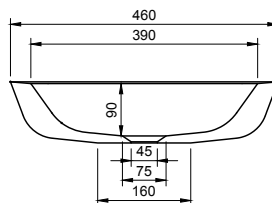

BARI RR 80 OVERCOUNTER WASHBASIN

ART. NO.: 1003860 | ROUNDED RECTANGLE

TOP VIEW

SECTION A-A

SECTION B-B

SPECIFICATIONS

MATERIAL

INFINITE[®] Solid Surfaces

AVAILABLE COLORS

PRODUCT SIZE

L800 x D460 x H105mm

GROSS/NET WEIGHT

14.5kg / 11.0kg

WATER CAPACITY

20.0L

REMARKS