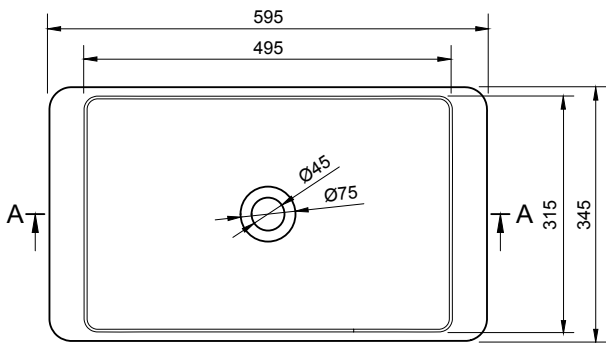

BARI RR 59.5 OVERCOUNTER WASHBASIN

ART. NO.: 1003859 | ROUNDED RECTANGLE

TOP VIEW

SECTION A-A

SECTION B-B

SPECIFICATIONS

MATERIAL

INFINITE[®] Solid Surfaces

AVAILABLE COLORS

PRODUCT SIZE

L595 x D345 x H105mm

GROSS/NET WEIGHT

10.0kg / 7.0kg

WATER CAPACITY

9.5L

REMARKS