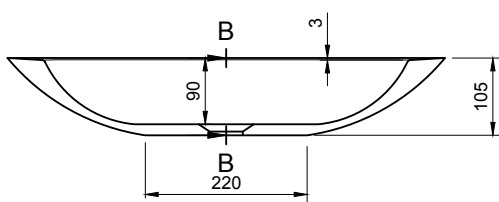

SECTION A-A