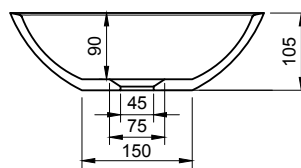

SECTION B-B

SPECIFICATIONS

MATERIAL

INFINITE® Solid Surfaces