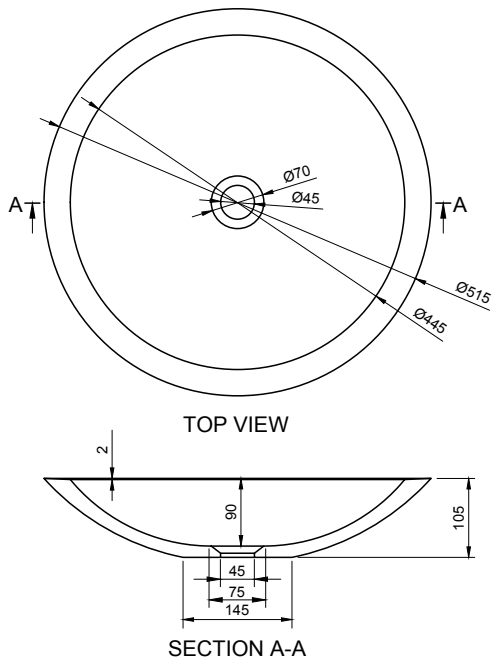

## BARI 51.5 OVERCOUNTER WASHBASIN

ART. NO.: 1003856 | ROUND

### SPECIFICATIONS

**MATERIAL**

INFINITE<sup>®</sup> Solid Surfaces

**AVAILABLE COLORS**

**PRODUCT SIZE**

Dia 515 x H105mm

**GROSS/NET WEIGHT**

9.5kg / 6.5kg

**WATER CAPACITY**

10.5L

**REMARKS**

Not Include Waste Pipe