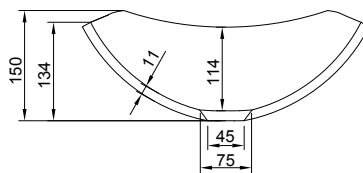

## BRESCIA 60 OVERCOUNTER WASHBASIN

ART. NO.: 1003828 | ROUNDED RECTANGLE

TOP VIEW

SECTION A-A

SECTION B-B

### SPECIFICATIONS

**MATERIAL**

INFINITE<sup>®</sup> Solid Surfaces

**AVAILABLE COLORS**

**PRODUCT SIZE**

L600 x D380 x H150mm

**GROSS/NET WEIGHT**

8.5kg / 5.5kg

**WATER CAPACITY**

14.0L

**REMARKS**

Not Include Waste Pipe