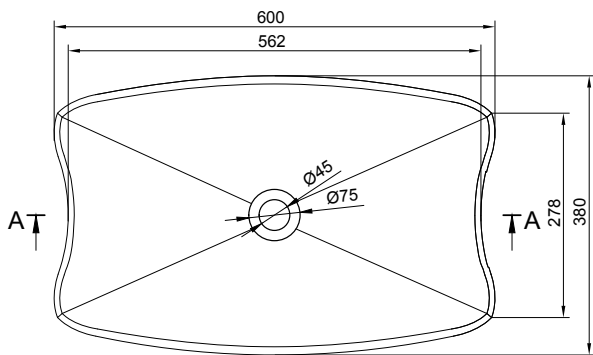

## BRESCIA 60 OVERCOUNTER WASHBASIN

ART. NO.: 1003828 | ROUNDED RECTANGLE

TOP VIEW

SECTION A-A

SECTION B-B

### SPECIFICATIONS

**MATERIAL**

INFINITE<sup>®</sup> Solid Surfaces

**AVAILABLE COLORS**

**PRODUCT SIZE**

L600 x D380 x H150mm

**GROSS/NET WEIGHT**

8.5kg / 5.5kg

**WATER CAPACITY**

14.0L

**REMARKS**

Not Include Waste Pipe