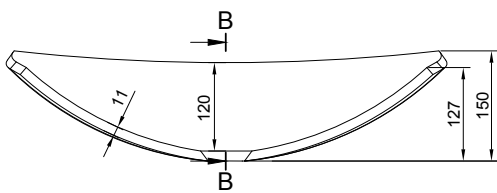

## BRESCIA 60 OVERCOUNTER WASHBASIN

ART. NO.: 1003828 | ROUNDED RECTANGLE

TOP VIEW

SECTION A-A

SECTION B-B

### SPECIFICATIONS

**MATERIAL**

INFINITE<sup>®</sup> Solid Surfaces

**AVAILABLE COLORS**

**PRODUCT SIZE**

L600 x D380 x H150mm

**GROSS/NET WEIGHT**

8.5kg / 5.5kg

**WATER CAPACITY**

14.0L

**REMARKS**

Not Include Waste Pipe