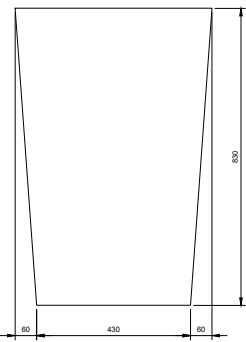

# SALINA P 55 PEDESTAL WASHBASINS

ART. NO.: 1003825 | ROUND RECTANGLE

TOP VIEW

FRONT VIEW

SECTION A-A

REAR VIEW

### PRODUCT SIZE

L550 x D440 x H830mm