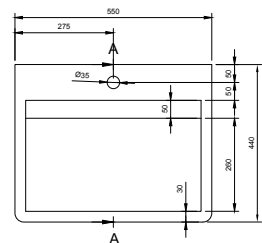

SALINA P 55 PEDESTAL WASHBASINS

ART. NO.: 1003825 | ROUND RECTANGLE

TOP VIEW