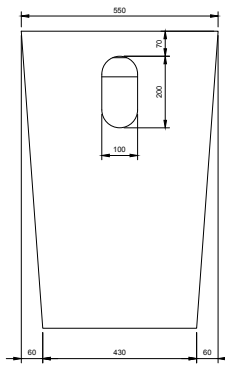

# SALINA P 55 PEDESTAL WASHBASINS

ART. NO.: 1003825 | ROUND RECTANGLE

TOP VIEW

FRONT VIEW

SECTION A-A

REAR VIEW

### PRODUCT SIZE

L550 x D440 x H830mm

### WATER CAPACITY

8.0L