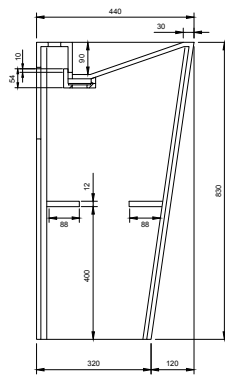

# SALINA P 55 PEDESTAL WASHBASINS

ART. NO.: 1003825 | ROUND RECTANGLE

TOP VIEW

FRONT VIEW

SECTION A-A

REAR VIEW

### PRODUCT SIZE

L550 x D440 x H830mm