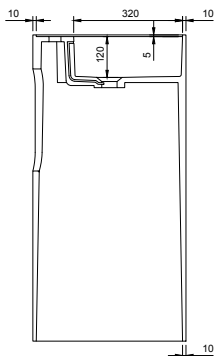

BADIA P 45 PEDESTAL WASHBASINS

ART. NO.: 1003821 | ROUND

TOP VIEW

SECTION A-A

SECTION B-B

REAR VIEW

SPECIFICATIONS

MATERIAL

INFINITE[®] Solid Surfaces

AVAILABLE COLORS

PRODUCT SIZE

Dia 450 x H900mm

GROSS/NET WEIGHT

44.0kg / 40.0kg

WATER CAPACITY

12.0L