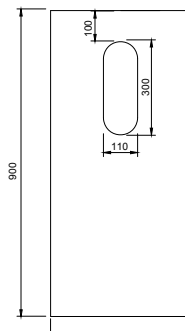

BADIA P 45 PEDESTAL WASHBASINS

ART. NO.: 1003821 | ROUND

TOP VIEW

SECTION A-A

SECTION B-B

REAR VIEW

SPECIFICATIONS

MATERIAL

INFINITE[®] Solid Surfaces

AVAILABLE COLORS

PRODUCT SIZE

Dia 450 x H900mm

GROSS/NET WEIGHT

44.0kg / 40.0kg

WATER CAPACITY

12.0L