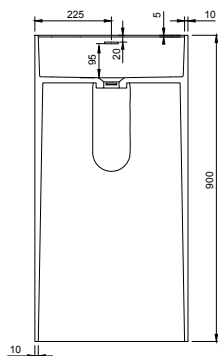

BADIA P 45 PEDESTAL WASHBASINS

ART. NO.: 1003821 | ROUND

TOP VIEW

SECTION A-A

SECTION B-B

REAR VIEW

SPECIFICATIONS

MATERIAL

INFINITE[®] Solid Surfaces

AVAILABLE COLORS

PRODUCT SIZE

Dia 450 x H900mm

GROSS/NET WEIGHT

44.0kg / 40.0kg

WATER CAPACITY

12.0L