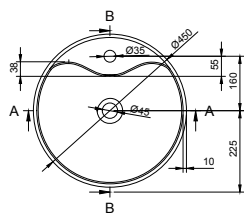

BADIA P 45 PEDESTAL WASHBASINS

ART. NO.: 1003821 | ROUND

TOP VIEW

SECTION A-A

SECTION B-B

REAR VIEW

SPECIFICATIONS

MATERIAL

INFINITE[®] Solid Surfaces

AVAILABLE COLORS

PRODUCT SIZE

Dia 450 x H900mm

GROSS/NET WEIGHT

44.0kg / 40.0kg

WATER CAPACITY

12.0L