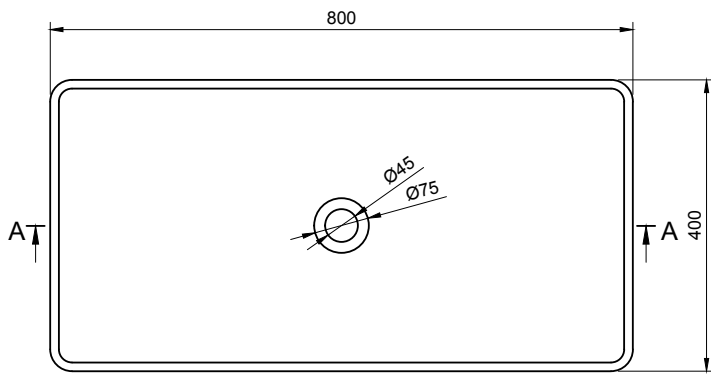

# BOLOGNA RR 80 OVERCOUNTERWASHBASIN

ART. NO.: 1003813 | ROUNDED RECTANGLE

TOP VIEW

SECTION A-A

SECTION B-B

## SPECIFICATIONS

### PRODUCT SIZE

L800 x D400 x H145mm

### WATER CAPACITY

27.5L