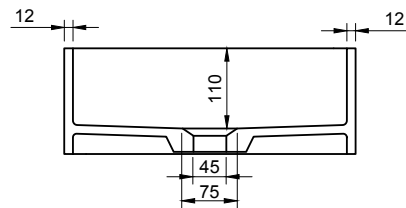

SECTION B-B

SPECIFICATIONS

MATERIAL

INFINITE® Solid Surfaces

AVAILABLE COLORS

PRODUCT SIZE

L800 x D400 x H145mm

GROSS/NET WEIGHT

19.0kg / 15.5kg

WATER CAPACITY

27.5L

REMARKS

Not Include Waste Pipe

ACCESSORIES LIST

*OPTIONAL