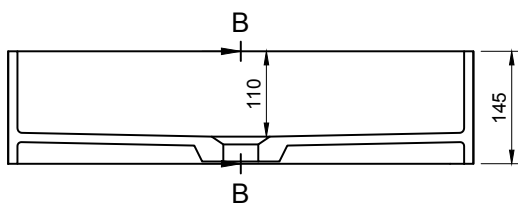

SECTION A-A