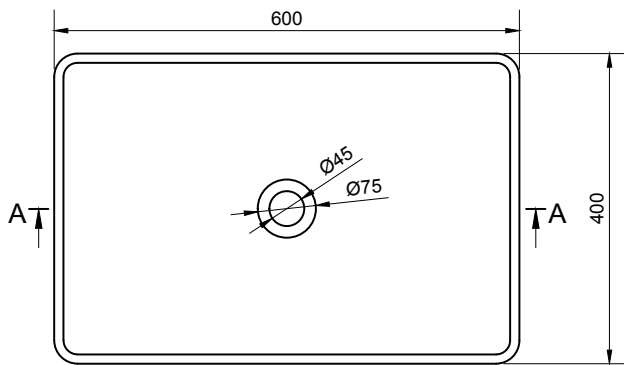

# BOLOGNA RR 60 OVERCOUNTER WASHBASIN

ART. NO.: 1003812 | ROUNDED RECTANGLE

TOP VIEW

SECTION A-A

SECTION B-B

## SPECIFICATIONS

**MATERIAL**

INFINITE<sup>®</sup> Solid Surfaces

**AVAILABLE COLORS**

**PRODUCT SIZE**

L600 x D400 x H145mm

**GROSS/NET WEIGHT**

16.0kg / 12.0kg

**WATER CAPACITY**

18.0L

**REMARKS**

Not Include Waste Pipe