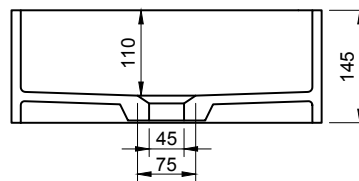

# BOLOGNA RR 60 OVERCOUNTER WASHBASIN

ART. NO.: 1003812 | ROUNDED RECTANGLE

TOP VIEW

SECTION A-A

SECTION B-B

## SPECIFICATIONS

**MATERIAL**

INFINITE<sup>®</sup> Solid Surfaces

**AVAILABLE COLORS**

**PRODUCT SIZE**

L600 x D400 x H145mm

**GROSS/NET WEIGHT**

16.0kg / 12.0kg

**WATER CAPACITY**

18.0L

**REMARKS**

Not Include Waste Pipe