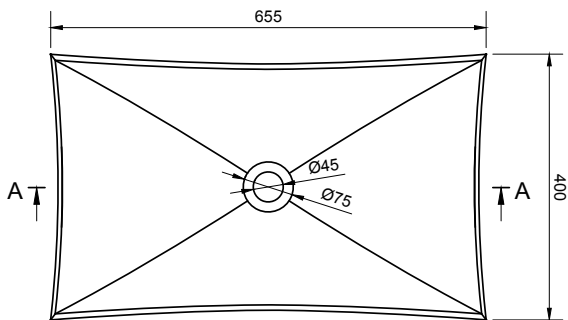

AREZZO 65 OVERCOUNTER WASHBASIN

ART. NO.: 1003808 | IRREGULAR

TOP VIEW

SECTION A-A

SECTION B-B

SPECIFICATIONS

MATERIAL

INFINITE[®] Solid Surfaces

AVAILABLE COLORS

PRODUCT SIZE

L655 x D400 x H140mm

GROSS/NET WEIGHT

10.5kg / 7.5kg

WATER CAPACITY

14.0L

REMARKS