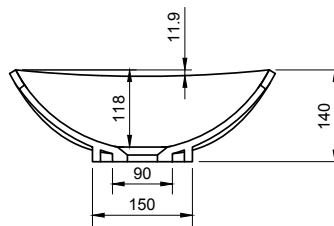

AREZZO 65 OVERCOUNTER WASHBASIN

ART. NO.: 1003808 | IRREGULAR

TOP VIEW

SECTION A-A

SECTION B-B

SPECIFICATIONS

MATERIAL

INFINITE[®] Solid Surfaces

AVAILABLE COLORS

PRODUCT SIZE

L655 x D400 x H140mm

GROSS/NET WEIGHT

10.5kg / 7.5kg

WATER CAPACITY

14.0L

REMARKS