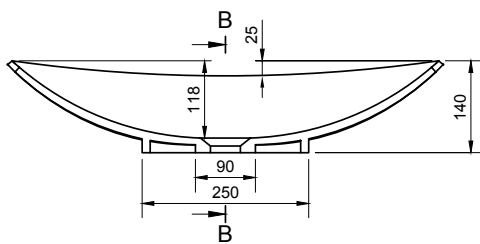

AREZZO 65 OVERCOUNTER WASHBASIN

ART. NO.: 1003808 | IRREGULAR

TOP VIEW

SECTION A-A

SECTION B-B

SPECIFICATIONS

MATERIAL

INFINITE[®] Solid Surfaces

AVAILABLE COLORS

PRODUCT SIZE

L655 x D400 x H140mm

GROSS/NET WEIGHT

10.5kg / 7.5kg

WATER CAPACITY

14.0L

REMARKS