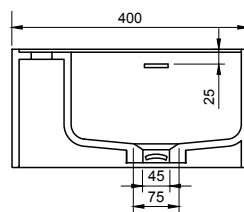

## MODENA WM 60L WALL MOUNT WASHBASIN

ART. NO.: 1003712 | ROUNDED RECTANGLE

TOP VIEW

REAR VIEW

SECTION A-A

SECTION B-B

### SPECIFICATIONS

**MATERIAL**

INFINITE<sup>®</sup> Solid Surfaces

**AVAILABLE COLORS**

**PRODUCT SIZE**

L600 x D400 x H200mm

**GROSS/NET WEIGHT**

20.0kg / 17.0kg

**WATER CAPACITY**

15.5L

**REMARKS**

Not Include Waste Pipe