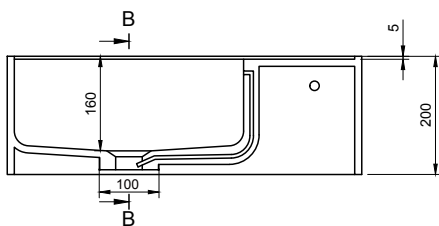

## MODENA WM 60L WALL MOUNT WASHBASIN

ART. NO.: 1003712 | ROUNDED RECTANGLE

TOP VIEW

REAR VIEW

SECTION A-A

SECTION B-B

### SPECIFICATIONS

**MATERIAL**

INFINITE<sup>®</sup> Solid Surfaces

**AVAILABLE COLORS**

**PRODUCT SIZE**

L600 x D400 x H200mm

**GROSS/NET WEIGHT**

20.0kg / 17.0kg

**WATER CAPACITY**

15.5L

**REMARKS**

Not Include Waste Pipe