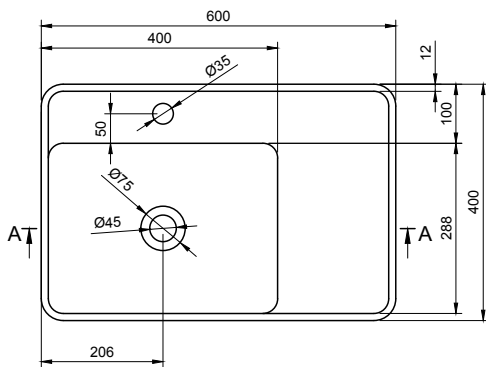

## MODENA WM 60L WALL MOUNT WASHBASIN

ART. NO.: 1003712 | ROUNDED RECTANGLE

TOP VIEW

REAR VIEW

SECTION A-A

SECTION B-B

### SPECIFICATIONS

**MATERIAL**

INFINITE<sup>®</sup> Solid Surfaces

**AVAILABLE COLORS**

**PRODUCT SIZE**

L600 x D400 x H200mm

**GROSS/NET WEIGHT**

20.0kg / 17.0kg

**WATER CAPACITY**

15.5L

**REMARKS**

Not Include Waste Pipe