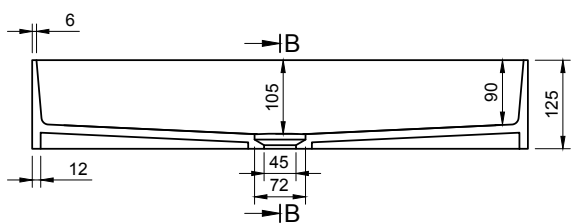

BOLOGNA RR 70 OVERCOUNTER WASHBASIN

ART. NO.: 1003604 | ROUNDED RECTANGLE

TOP VIEW

SECTION A-A

SECTION B-B

SPECIFICATIONS

MATERIAL

INFINITE[®] Solid Surfaces

AVAILABLE COLORS

PRODUCT SIZE

L700 x D350 x H125mm

GROSS/NET WEIGHT

15.0kg / 13.5kg

WATER CAPACITY

25.0L

REMARKS