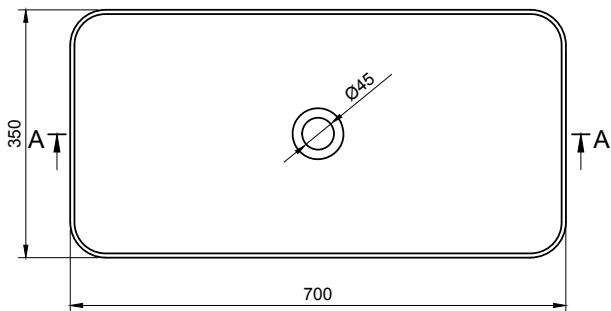

BOLOGNA RR 70 OVERCOUNTER WASHBASIN

ART. NO.: 1003604 | ROUNDED RECTANGLE

TOP VIEW

SECTION A-A

SECTION B-B

SPECIFICATIONS

MATERIAL

INFINITE[®] Solid Surfaces

AVAILABLE COLORS

PRODUCT SIZE

L700 x D350 x H125mm

GROSS/NET WEIGHT

15.0kg / 13.5kg

WATER CAPACITY

25.0L

REMARKS