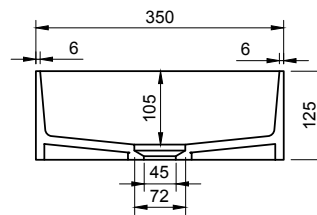

BOLOGNA RR 70 OVERCOUNTER WASHBASIN

ART. NO.: 1003604 | ROUNDED RECTANGLE

TOP VIEW

SECTION A-A

SECTION B-B

SPECIFICATIONS

MATERIAL

INFINITE[®] Solid Surfaces

AVAILABLE COLORS

PRODUCT SIZE

L700 x D350 x H125mm

GROSS/NET WEIGHT

15.0kg / 13.5kg

WATER CAPACITY

25.0L

REMARKS