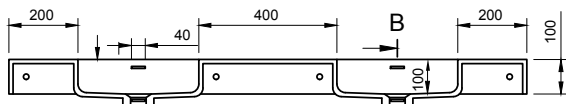

CIRQUE WM 150DB WALL MOUNT WASHBASIN

ART. NO.: 1003552 | ROUNDED RECTANGLE

TOP VIEW

SECTION A-A

SECTION B-B

REAR VIEW

SPECIFICATIONS

MATERIAL

INFINITE[®] Solid Surfaces

AVAILABLE COLORS

PRODUCT SIZE

L1500 x D480 x H140mm

GROSS/NET WEIGHT

38.5kg / 29.0kg

WATER CAPACITY

16.5L