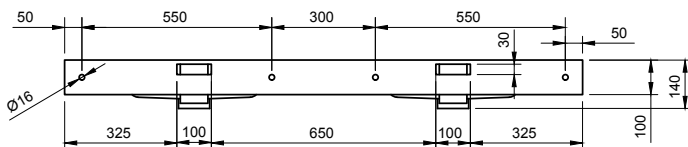

CIRQUE WM 150DB WALL MOUNT WASHBASIN

ART. NO.: 1003552 | ROUNDED RECTANGLE

TOP VIEW

SECTION A-A

SECTION B-B

REAR VIEW

SPECIFICATIONS

MATERIAL

INFINITE[®] Solid Surfaces

AVAILABLE COLORS

PRODUCT SIZE

L1500 x D480 x H140mm

GROSS/NET WEIGHT

38.5kg / 29.0kg

WATER CAPACITY

16.5L