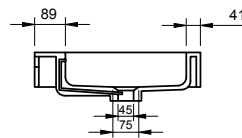

CIRQUE WM 150DB WALL MOUNT WASHBASIN

ART. NO.: 1003552 | ROUNDED RECTANGLE

TOP VIEW

SECTION A-A

SECTION B-B

REAR VIEW

SPECIFICATIONS

MATERIAL

INFINITE[®] Solid Surfaces

AVAILABLE COLORS

PRODUCT SIZE

L1500 x D480 x H140mm

GROSS/NET WEIGHT

38.5kg / 29.0kg

WATER CAPACITY

16.5L