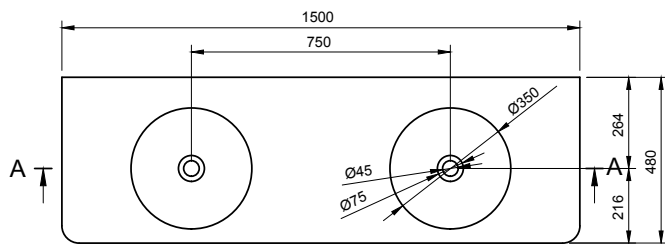

CIRQUE WM 150DB WALL MOUNT WASHBASIN

ART. NO.: 1003552 | ROUNDED RECTANGLE

TOP VIEW

SECTION A-A

SECTION B-B

REAR VIEW

SPECIFICATIONS

MATERIAL

INFINITE[®] Solid Surfaces

AVAILABLE COLORS

PRODUCT SIZE

L1500 x D480 x H140mm

GROSS/NET WEIGHT

38.5kg / 29.0kg

WATER CAPACITY

16.5L