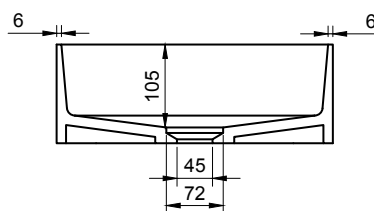

SUPER THIN EDGE RR 50 OVERCOUNTER WASHBASIN

ART. NO.: 1003499 | ROUND RECTANGLE

TOP VIEW

SECTION A-A

SECTION B-B

SPECIFICATIONS

MATERIAL

INFINITE[®] Solid Surfaces

AVAILABLE COLORS

PRODUCT SIZE

L500 x D350 x H125mm

GROSS/NET WEIGHT

10.5kg / 7.5kg

WATER CAPACITY

16.0L

REMARKS