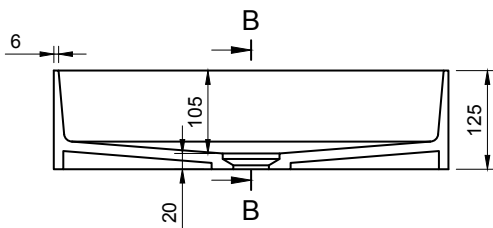

SUPER THIN EDGE RR 50 OVERCOUNTER WASHBASIN

ART. NO.: 1003499 | ROUND RECTANGLE

TOP VIEW

SECTION A-A

SECTION B-B

SPECIFICATIONS

MATERIAL

INFINITE[®] Solid Surfaces

AVAILABLE COLORS

PRODUCT SIZE

L500 x D350 x H125mm

GROSS/NET WEIGHT

10.5kg / 7.5kg

WATER CAPACITY

16.0L

REMARKS