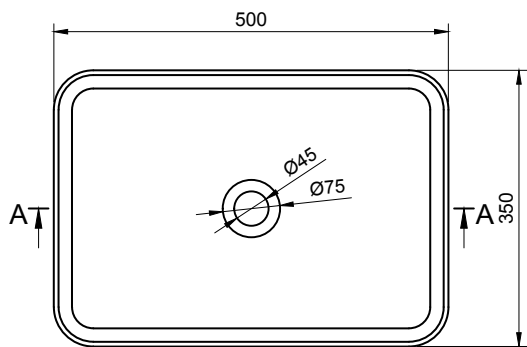

SUPER THIN EDGE RR 50 OVERCOUNTER WASHBASIN

ART. NO.: 1003499 | ROUND RECTANGLE

TOP VIEW

SECTION A-A

SECTION B-B

SPECIFICATIONS

MATERIAL

INFINITE[®] Solid Surfaces

AVAILABLE COLORS

PRODUCT SIZE

L500 x D350 x H125mm

GROSS/NET WEIGHT

10.5kg / 7.5kg

WATER CAPACITY

16.0L

REMARKS