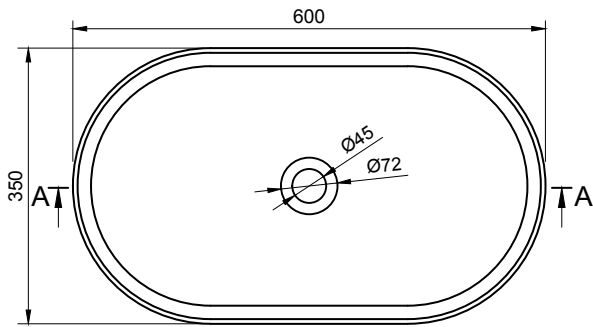

SUPER THIN EDGE E 60CL OVERCOUNTER WASHBASIN

ART. NO.: 1003498 | ELLIPSE

TOP VIEW

SECTION A-A

SECTION B-B

SPECIFICATIONS

MATERIAL

INFINITE[®] Solid Surfaces

AVAILABLE COLORS

PRODUCT SIZE

L600 x D350 x H125mm

GROSS/NET WEIGHT

10.5kg / 7.5kg

WATER CAPACITY

17.0L

REMARKS