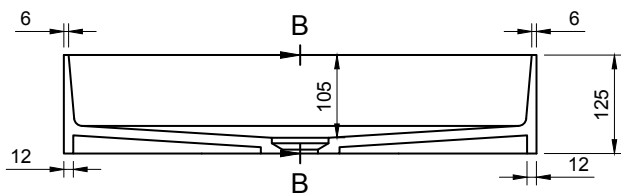

SUPER THIN EDGE E 60CL OVERCOUNTER WASHBASIN

ART. NO.: 1003498 | ELLIPSE

TOP VIEW

SECTION A-A

SECTION B-B

SPECIFICATIONS

MATERIAL

INFINITE[®] Solid Surfaces

AVAILABLE COLORS

PRODUCT SIZE

L600 x D350 x H125mm

GROSS/NET WEIGHT

10.5kg / 7.5kg

WATER CAPACITY

17.0L

REMARKS