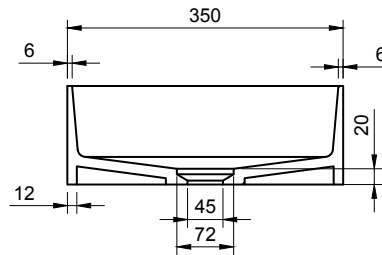

SUPER THIN EDGE E 60CL OVERCOUNTER WASHBASIN

ART. NO.: 1003498 | ELLIPSE

TOP VIEW

SECTION A-A

SECTION B-B

SPECIFICATIONS

MATERIAL

INFINITE[®] Solid Surfaces

AVAILABLE COLORS

PRODUCT SIZE

L600 x D350 x H125mm

GROSS/NET WEIGHT

10.5kg / 7.5kg

WATER CAPACITY

17.0L

REMARKS