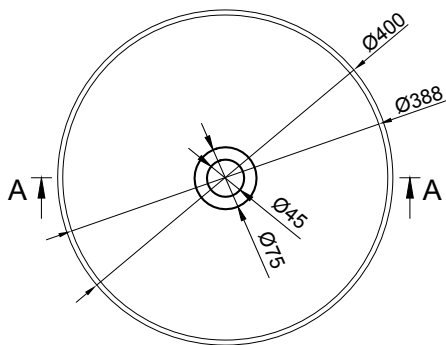

SUPER THIN EDGE 40CL OVERCOUNTER WASHBASIN

ART. NO.: 1003497 | ROUND

TOP VIEW

SECTION A-A

SPECIFICATIONS

MATERIAL

INFINITE[®] Solid Surfaces

AVAILABLE COLORS

PRODUCT SIZE

Dia400 x H125mm

GROSS/NET WEIGHT

9.5kg / 6.5kg

WATER CAPACITY

10.0L

REMARKS

Not Include Waste Pipe