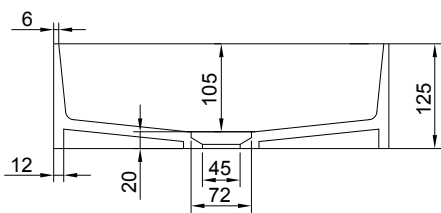

SUPER THIN EDGE 40CL OVERCOUNTER WASHBASIN

ART. NO.: 1003497 | ROUND

TOP VIEW

SECTION A-A

SPECIFICATIONS

MATERIAL

INFINITE[®] Solid Surfaces

AVAILABLE COLORS

PRODUCT SIZE

Dia400 x H125mm

GROSS/NET WEIGHT

9.5kg / 6.5kg

WATER CAPACITY

10.0L

REMARKS

Not Include Waste Pipe