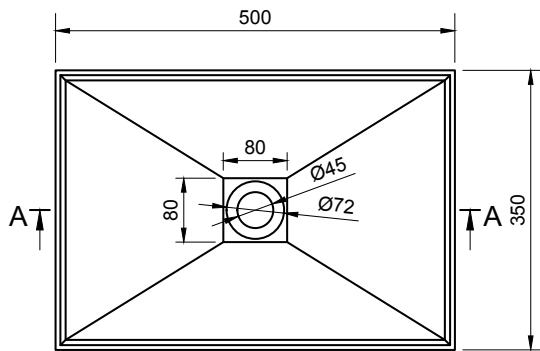

SUPER THIN EDGE R 50 OVERCOUNTER WASHBASIN

ART. NO.: 1003496 | RECTANGLE

TOP VIEW

SECTION A-A

SECTION B-B

SPECIFICATIONS

MATERIAL

INFINITE[®] Solid Surfaces

AVAILABLE COLORS

PRODUCT SIZE

L500 x D350 x H110mm

GROSS/NET WEIGHT

10.0kg / 7.0kg

WATER CAPACITY

13.0L

REMARKS