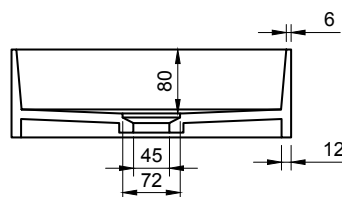

SUPER THIN EDGE R 50 OVERCOUNTER WASHBASIN

ART. NO.: 1003496 | RECTANGLE

TOP VIEW

SECTION A-A

SECTION B-B

SPECIFICATIONS

MATERIAL

INFINITE[®] Solid Surfaces

AVAILABLE COLORS

PRODUCT SIZE

L500 x D350 x H110mm

GROSS/NET WEIGHT

10.0kg / 7.0kg

WATER CAPACITY

13.0L

REMARKS