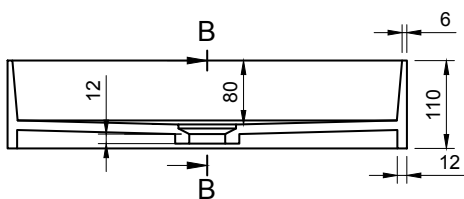

SUPER THIN EDGE R 50 OVERCOUNTER WASHBASIN

ART. NO.: 1003496 | RECTANGLE

TOP VIEW

SECTION A-A

SECTION B-B

SPECIFICATIONS

MATERIAL

INFINITE[®] Solid Surfaces

AVAILABLE COLORS

PRODUCT SIZE

L500 x D350 x H110mm

GROSS/NET WEIGHT

10.0kg / 7.0kg

WATER CAPACITY

13.0L

REMARKS