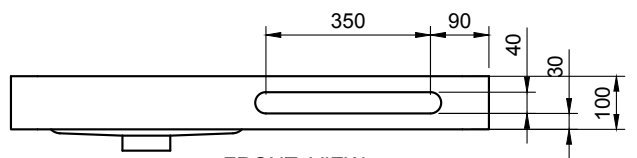

CIRQUE WM 90L WALL MOUNT WASHBASIN

ART. NO.: 1003469 | ROUNDED RECTANGLE

TOP VIEW

REAR VIEW

FRONT VIEW

SECTION A-A

SECTION B-B

SPECIFICATIONS

MATERIAL

INFINITE[®] Solid Surfaces

AVAILABLE COLORS

PRODUCT SIZE

L900 x D480 x H140mm

GROSS/NET WEIGHT

21.5kg / 17.5kg

WATER CAPACITY