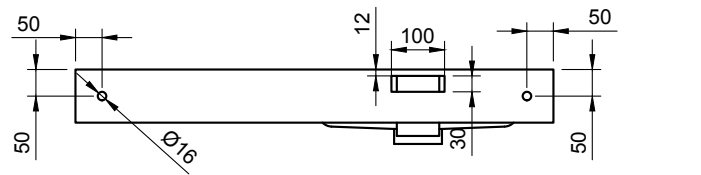

CIRQUE WM 90L WALL MOUNT WASHBASIN

ART. NO.: 1003469 | ROUNDED RECTANGLE

TOP VIEW

REAR VIEW

FRONT VIEW

SECTION A-A

SECTION B-B

SPECIFICATIONS

MATERIAL

INFINITE[®] Solid Surfaces

AVAILABLE COLORS

PRODUCT SIZE

L900 x D480 x H140mm

GROSS/NET WEIGHT

21.5kg / 17.5kg

WATER CAPACITY