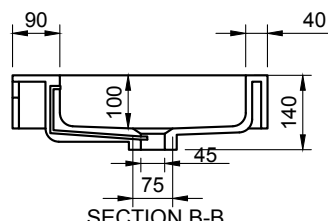

CIRQUE WM 90L WALL MOUNT WASHBASIN

ART. NO.: 1003469 | ROUNDED RECTANGLE

TOP VIEW

REAR VIEW

FRONT VIEW

SECTION A-A

SECTION B-B

SPECIFICATIONS

MATERIAL

INFINITE[®] Solid Surfaces

AVAILABLE COLORS

PRODUCT SIZE

L900 x D480 x H140mm

GROSS/NET WEIGHT

21.5kg / 17.5kg

WATER CAPACITY