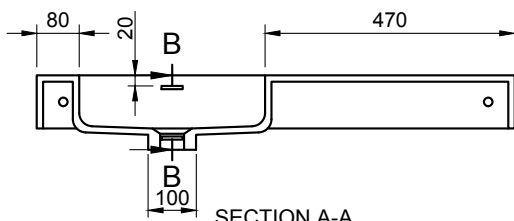

CIRQUE WM 90L WALL MOUNT WASHBASIN

ART. NO.: 1003469 | ROUNDED RECTANGLE

TOP VIEW

REAR VIEW

FRONT VIEW

SECTION A-A

SECTION B-B

SPECIFICATIONS

MATERIAL

INFINITE[®] Solid Surfaces

AVAILABLE COLORS

PRODUCT SIZE

L900 x D480 x H140mm

GROSS/NET WEIGHT

21.5kg / 17.5kg

WATER CAPACITY