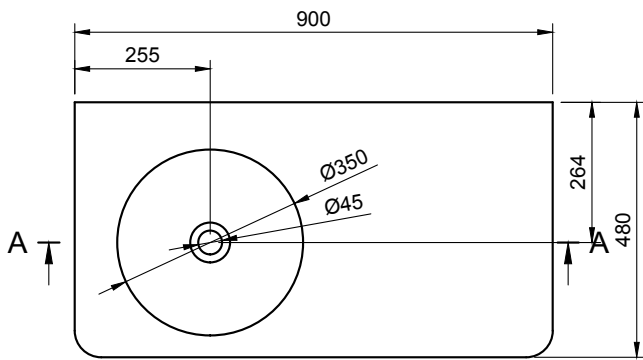

CIRQUE WM 90L WALL MOUNT WASHBASIN

ART. NO.: 1003469 | ROUNDED RECTANGLE

TOP VIEW

REAR VIEW

FRONT VIEW

SECTION A-A

SECTION B-B

SPECIFICATIONS

MATERIAL

INFINITE[®] Solid Surfaces

AVAILABLE COLORS

PRODUCT SIZE

L900 x D480 x H140mm

GROSS/NET WEIGHT

21.5kg / 17.5kg

WATER CAPACITY