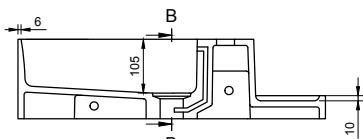

## CAPTOP 6.0 WALL MOUNT WASHBASIN

ART. NO.: 1003418 | ELLIPSE

TOP VIEW

FRONT VIEW

RIGHT VIEW

REAR VIEW

SECTION A-A

SECTION B-B

### SPECIFICATIONS

**MATERIAL**

INFINITE<sup>®</sup> Solid Surfaces

**AVAILABLE COLORS**

**PRODUCT SIZE**

L600 x D375 x H155mm

**GROSS/NET WEIGHT**

14.0kg / 9.0kg

**WATER CAPACITY**

12.0L

**REMARKS**

Not Include Waste Pipe