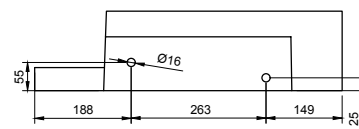

## CAPTOP 6.0 WALL MOUNT WASHBASIN

ART. NO.: 1003418 | ELLIPSE

TOP VIEW

FRONT VIEW

RIGHT VIEW

REAR VIEW

SECTION A-A

SECTION B-B

### SPECIFICATIONS

**MATERIAL**

INFINITE<sup>®</sup> Solid Surfaces

**AVAILABLE COLORS**

**PRODUCT SIZE**

L600 x D375 x H155mm

**GROSS/NET WEIGHT**

14.0kg / 9.0kg

**WATER CAPACITY**

12.0L

**REMARKS**

Not Include Waste Pipe