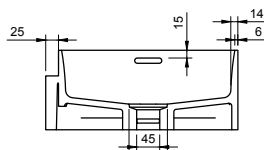

## CAPTOP 6.0 WALL MOUNT WASHBASIN

ART. NO.: 1003418 | ELLIPSE

TOP VIEW

FRONT VIEW

RIGHT VIEW

REAR VIEW

SECTION A-A

SECTION B-B

### SPECIFICATIONS

**MATERIAL**

INFINITE<sup>®</sup> Solid Surfaces

**AVAILABLE COLORS**

**PRODUCT SIZE**

L600 x D375 x H155mm

**GROSS/NET WEIGHT**

14.0kg / 9.0kg

**WATER CAPACITY**

12.0L

**REMARKS**

Not Include Waste Pipe