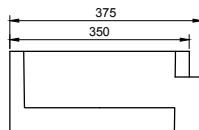

CAPTOP 6.0 WALL MOUNT WASHBASIN

ART. NO.: 1003418 | ELLIPSE

RIGHT VIEW

SPECIFICATIONS

MATERIAL

INFINITE® Solid Surfaces

AVAILABLE COLORS

PRODUCT SIZE

L600 x D375 x H155mm

GROSS/NET WEIGHT

14.0kg / 9.0kg

WATER CAPACITY

12.0L

REMARKS

Not Include Waste Pipe

ACCESSORIES LIST

*OPTIONAL