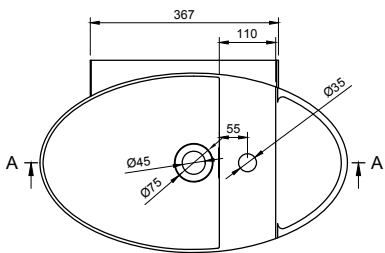

## CAPTOP 6.0 WALL MOUNT WASHBASIN

ART. NO.: 1003418 | ELLIPSE

TOP VIEW

FRONT VIEW

RIGHT VIEW

REAR VIEW

SECTION A-A

SECTION B-B

### SPECIFICATIONS

**MATERIAL**

INFINITE<sup>®</sup> Solid Surfaces

**AVAILABLE COLORS**

**PRODUCT SIZE**

L600 x D375 x H155mm

**GROSS/NET WEIGHT**

14.0kg / 9.0kg

**WATER CAPACITY**

12.0L

**REMARKS**

Not Include Waste Pipe