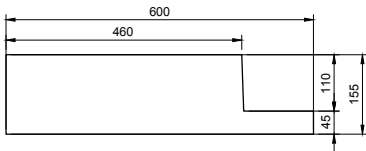

CAPTOP 6.0 WALL MOUNT WASHBASIN

ART. NO.: 1003418 | ELLIPSE

FRONT VIEW

SPECIFICATIONS

MATERIAL

INFINITE® Solid Surfaces

AVAILABLE COLORS

PRODUCT SIZE

L600 x D375 x H155mm

GROSS/NET WEIGHT

14.0kg / 9.0kg

WATER CAPACITY

12.0L

REMARKS

Not Include Waste Pipe

ACCESSORIES LIST

*OPTIONAL