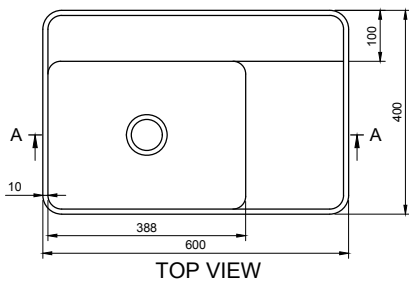

# CAPTOP 5.0 WALL MOUNT WASHBASIN

ART. NO.: 1003417 | ROUNDED RECTANGLE

## SPECIFICATIONS

**MATERIAL**

INFINITE<sup>®</sup> Solid Surfaces

**AVAILABLE COLORS**

**PRODUCT SIZE**

L600 x D400 x H200mm

**GROSS/NET WEIGHT**

21.5kg / 18.5kg

**WATER CAPACITY**

17.5L

**REMARKS**

Not Include Waste Pipe