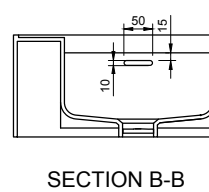

## SPECIFICATIONS

**MATERIAL**

INFINITE<sup>®</sup> Solid Surfaces

**AVAILABLE COLORS**

**PRODUCT SIZE**

L600 x D400 x H200mm

**GROSS/NET WEIGHT**

21.5kg / 18.5kg

**WATER CAPACITY**

17.5L

**REMARKS**

Not Include Waste Pipe