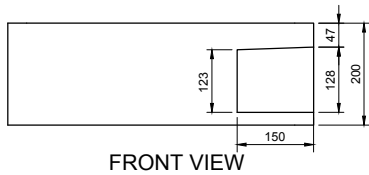

# CAPTOP 5.0 WALL MOUNT WASHBASIN

ART. NO.: 1003417 | ROUNDED RECTANGLE

## SPECIFICATIONS

**MATERIAL**

INFINITE<sup>®</sup> Solid Surfaces

**AVAILABLE COLORS**

**PRODUCT SIZE**

L600 x D400 x H200mm

**GROSS/NET WEIGHT**

21.5kg / 18.5kg