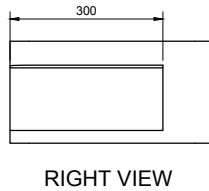

# CAPTOP 5.0 WALL MOUNT WASHBASIN

ART. NO.: 1003417 | ROUNDED RECTANGLE

## SPECIFICATIONS

**MATERIAL**

INFINITE<sup>®</sup> Solid Surfaces

**AVAILABLE COLORS**

**PRODUCT SIZE**

L600 x D400 x H200mm

**GROSS/NET WEIGHT**

21.5kg / 18.5kg