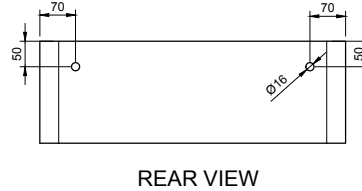

# CAPTOP 5.0 WALL MOUNT WASHBASIN

ART. NO.: 1003417 | ROUNDED RECTANGLE

## SPECIFICATIONS

**MATERIAL**

INFINITE<sup>®</sup> Solid Surfaces

**AVAILABLE COLORS**

**PRODUCT SIZE**

L600 x D400 x H200mm

**GROSS/NET WEIGHT**

21.5kg / 18.5kg

**WATER CAPACITY**

17.5L

**REMARKS**

Not Include Waste Pipe