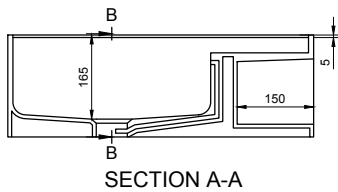

# CAPTOP 5.0 WALL MOUNT WASHBASIN

ART. NO.: 1003417 | ROUNDED RECTANGLE

## SPECIFICATIONS

**MATERIAL**

INFINITE<sup>®</sup> Solid Surfaces

**AVAILABLE COLORS**

**PRODUCT SIZE**

L600 x D400 x H200mm

**GROSS/NET WEIGHT**

21.5kg / 18.5kg

**WATER CAPACITY**

17.5L

**REMARKS**

Not Include Waste Pipe