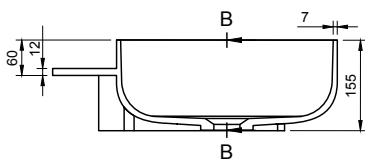

CAPTOP 4.0 WALL MOUNT WASHBASIN

ART. NO.: 1003416 | ROUND

TOP VIEW

REAR VIEW

SECTION A-A

SECTION B-B

SPECIFICATIONS

MATERIAL

INFINITE[®] Solid Surfaces

AVAILABLE COLORS

PRODUCT SIZE

L490 x D430 x H155mm

GROSS/NET WEIGHT

11.0kg / 8.0kg

WATER CAPACITY

11.5L