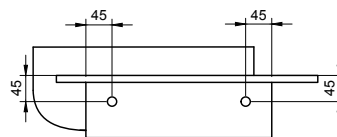

CAPTOP 4.0 WALL MOUNT WASHBASIN

ART. NO.: 1003416 | ROUND

TOP VIEW

REAR VIEW

SECTION A-A

SECTION B-B

SPECIFICATIONS

MATERIAL

INFINITE[®] Solid Surfaces

AVAILABLE COLORS

PRODUCT SIZE

L490 x D430 x H155mm

GROSS/NET WEIGHT

11.0kg / 8.0kg

WATER CAPACITY

11.5L