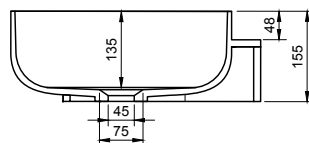

CAPTOP 4.0 WALL MOUNT WASHBASIN

ART. NO.: 1003416 | ROUND

TOP VIEW

REAR VIEW

SECTION A-A

SECTION B-B

SPECIFICATIONS

MATERIAL

INFINITE[®] Solid Surfaces

AVAILABLE COLORS

PRODUCT SIZE

L490 x D430 x H155mm

GROSS/NET WEIGHT

11.0kg / 8.0kg

WATER CAPACITY

11.5L