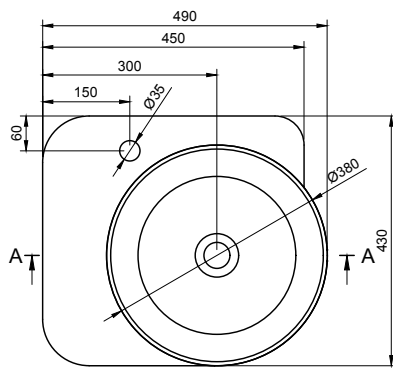

CAPTOP 4.0 WALL MOUNT WASHBASIN

ART. NO.: 1003416 | ROUND

TOP VIEW

REAR VIEW

SECTION A-A

SECTION B-B

SPECIFICATIONS

MATERIAL

INFINITE[®] Solid Surfaces

AVAILABLE COLORS

PRODUCT SIZE

L490 x D430 x H155mm

GROSS/NET WEIGHT

11.0kg / 8.0kg

WATER CAPACITY

11.5L