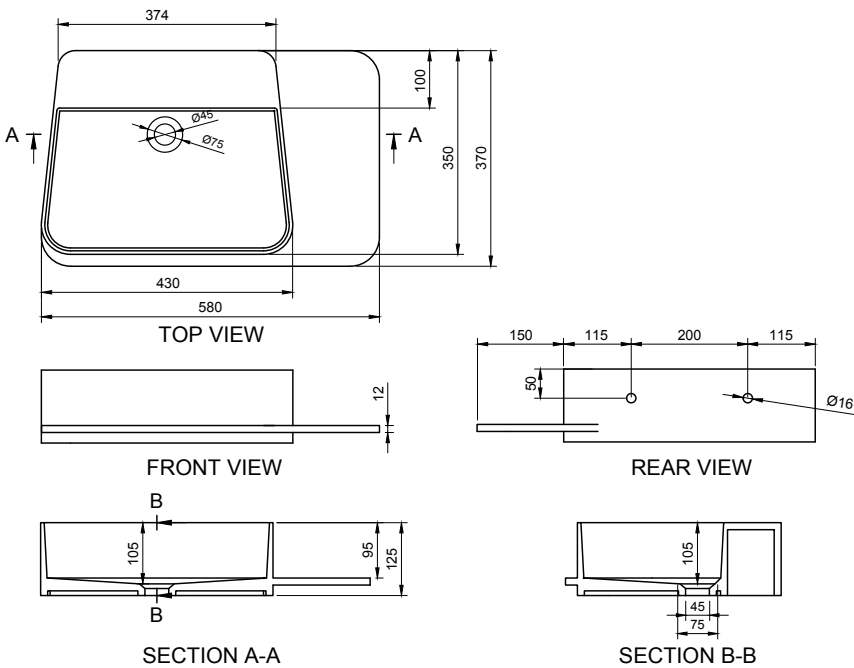

## CAPTOP 3.0 WALL MOUNT WASHBASIN

ART. NO.: 1003415 | TRAPEZOID

### SPECIFICATIONS

**MATERIAL**

INFINITE<sup>®</sup> Solid Surfaces

**AVAILABLE COLORS**

**PRODUCT SIZE**

L580 x D370 x H125mm

**GROSS/NET WEIGHT**

12.5kg / 9.0kg

**WATER CAPACITY**

7.0L

**REMARKS**

Not Include Waste Pipe