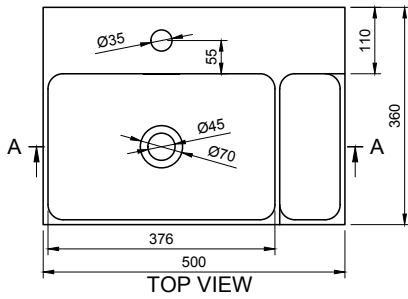

CAPTOP 2.0 WALL MOUNT WASHBASIN

ART. NO.: 1003414 | RECTANGLE

SPECIFICATIONS

MATERIAL

INFINITE[®] Solid Surfaces

AVAILABLE COLORS

PRODUCT SIZE

L500 x D360 x H155mm

GROSS/NET WEIGHT

14.5kg / 11.5kg

WATER CAPACITY

7.5L

REMARKS

Not Include Waste Pipe

ACCESSORIES LIST

9000060
Pop-Up Drainage