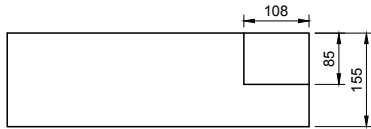

CAPTOP 2.0 WALL MOUNT WASHBASIN

ART. NO.: 1003414 | RECTANGLE

SPECIFICATIONS

MATERIAL

INFINITE[®] Solid Surfaces

AVAILABLE COLORS

PRODUCT SIZE

L500 x D360 x H155mm

GROSS/NET WEIGHT

14.5kg / 11.5kg

WATER CAPACITY

7.5L

REMARKS

Not Include Waste Pipe

ACCESSORIES LIST

9000060
Pop-Up Drainage