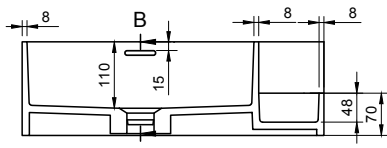

CAPTOP 2.0 WALL MOUNT WASHBASIN

ART. NO.: 1003414 | RECTANGLE

SPECIFICATIONS

MATERIAL

INFINITE[®] Solid Surfaces

AVAILABLE COLORS

PRODUCT SIZE

L500 x D360 x H155mm

GROSS/NET WEIGHT

14.5kg / 11.5kg

WATER CAPACITY

7.5L

REMARKS

Not Include Waste Pipe

ACCESSORIES LIST

9000060
Pop-Up Drainage