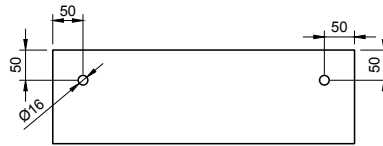

CAPTOP 2.0 WALL MOUNT WASHBASIN

ART. NO.: 1003414 | RECTANGLE

SPECIFICATIONS

MATERIAL

INFINITE[®] Solid Surfaces

AVAILABLE COLORS

PRODUCT SIZE

L500 x D360 x H155mm

GROSS/NET WEIGHT

14.5kg / 11.5kg

WATER CAPACITY

7.5L

REMARKS

Not Include Waste Pipe

ACCESSORIES LIST

9000060
Pop-Up Drainage