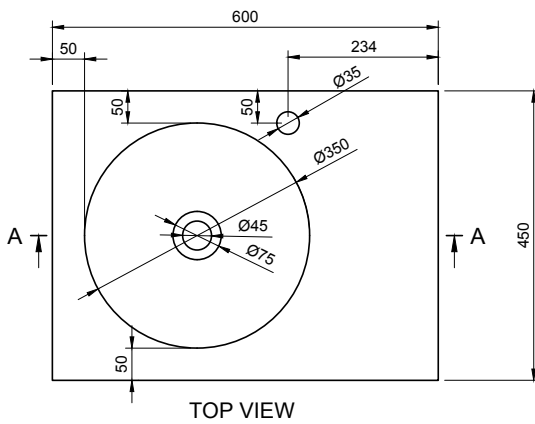

APOLLO WM 60 WALL MOUNT WASHBASIN

ART. NO.: 1003412 | RECTANGLE

SPECIFICATIONS

MATERIAL

INFINITE[®] Solid Surfaces

AVAILABLE COLORS

PRODUCT SIZE

L600 x D450 x H100mm

GROSS/NET WEIGHT

14.0kg / 10.5kg

WATER CAPACITY

13.0L

REMARKS

Not Include Waste Pipe

ACCESSORIES LIST

9000010
Pop-Up Drainage