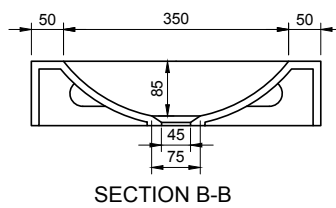

APOLLO WM 60 WALL MOUNT WASHBASIN

ART. NO.: 1003412 | RECTANGLE

SPECIFICATIONS

MATERIAL

INFINITE[®] Solid Surfaces

AVAILABLE COLORS

PRODUCT SIZE

L600 x D450 x H100mm

GROSS/NET WEIGHT

14.0kg / 10.5kg

WATER CAPACITY

13.0L

REMARKS

Not Include Waste Pipe

ACCESSORIES LIST

9000010
Pop-Up Drainage