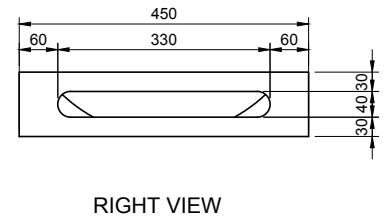

APOLLO WM 60 WALL MOUNT WASHBASIN

ART. NO.: 1003412 | RECTANGLE

SPECIFICATIONS

MATERIAL

INFINITE[®] Solid Surfaces

AVAILABLE COLORS

PRODUCT SIZE

L600 x D450 x H100mm

GROSS/NET WEIGHT

14.0kg / 10.5kg

WATER CAPACITY

13.0L

REMARKS

Not Include Waste Pipe

ACCESSORIES LIST

9000010
Pop-Up Drainage