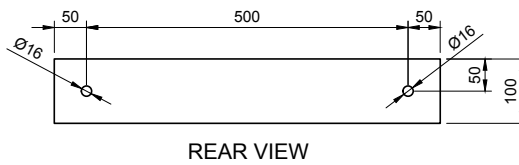

APOLLO WM 60 WALL MOUNT WASHBASIN

ART. NO.: 1003412 | RECTANGLE

SPECIFICATIONS

MATERIAL

INFINITE[®] Solid Surfaces

AVAILABLE COLORS

PRODUCT SIZE

L600 x D450 x H100mm

GROSS/NET WEIGHT

14.0kg / 10.5kg

WATER CAPACITY

13.0L

REMARKS

Not Include Waste Pipe

ACCESSORIES LIST

9000010
Pop-Up Drainage