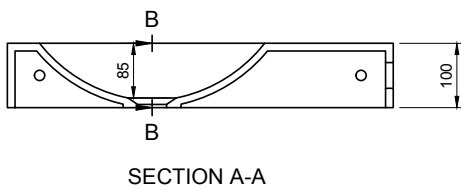

APOLLO WM 60 WALL MOUNT WASHBASIN

ART. NO.: 1003412 | RECTANGLE

SPECIFICATIONS

MATERIAL

INFINITE[®] Solid Surfaces

AVAILABLE COLORS

PRODUCT SIZE

L600 x D450 x H100mm

GROSS/NET WEIGHT

14.0kg / 10.5kg

WATER CAPACITY

13.0L

REMARKS

Not Include Waste Pipe

ACCESSORIES LIST

9000010
Pop-Up Drainage