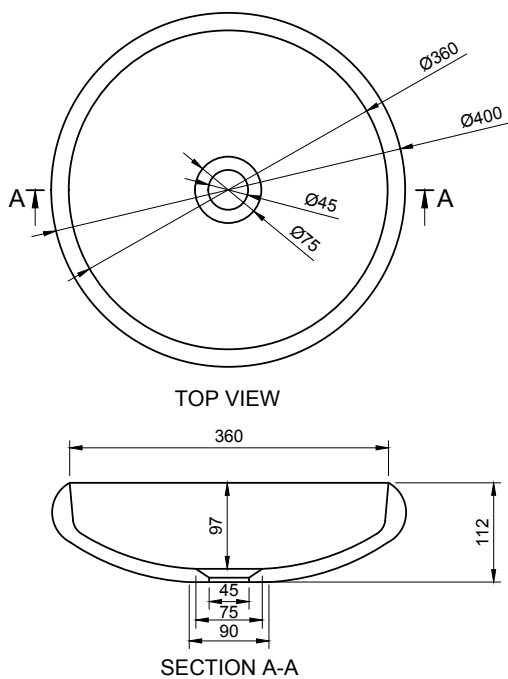

ARDEA 40 OVERCOUNTER WASHBASIN

ART. NO.: 1003402 | ROUND

SPECIFICATIONS

MATERIAL

INFINITE[®] Solid Surfaces

AVAILABLE COLORS

PRODUCT SIZE

Dia 400 x H112mm

GROSS/NET WEIGHT

8.0kg / 5.5kg

WATER CAPACITY

8.5L

REMARKS

Not Include Waste Pipe

ACCESSORIES LIST

9000010
Pop-Up Drainage